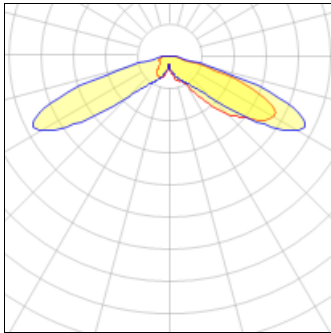

Product data sheet

PMM MESA
PMM-SA2C-730-U-T4W
COOPER LIGHTING

IP
47

Die-cast aluminum housing and door, Lumens packages ranging from 3,000 - 29,000 lumens, Choice of 13 high-efficiency, patented AccuLED Optics™, Base casting slip fits over a standard 3" O.D. tenon, Wall, single and dual-mount configurations available, 10kV/10vKA surge protection standard, LED fixture features a five-year warranty

Light output 1 (integrated)

Lamp type	LED	CCT	3000 K
Nominal lamp power	113 W	CRI	70
Total flux	11391 lm	LOR	100%
Luminous efficacy	101 lm/W	Total power	113 W

Mounting mode

Wall mounted

Shape and measurements

Height: 0.39 in

Diameter: 6.00 in

Adjustability

Fixed

Electric

System power: 113 W

Protection

IP: 47