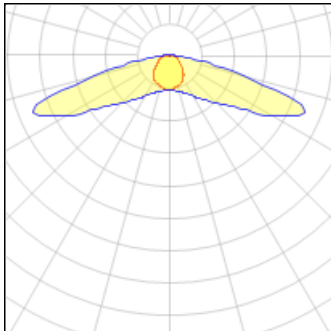

Product data sheet

MERCMASTER LED LT 5500 LUMEN NEMA TYPE I 4000 K CCT DIFFUSED PC GLOBE
 I/MLTAL52ND1
 APPLETON (EMERSON EGS)

Mercmaster LED LT Series Pendant/ Ceiling Mount 3/4" NPT Hub Diffused Polycarbonate Globe NEMA Type I 4000 K CCT/ 80 CRI Voltage- BU-120-277V, 50/60Hz, 125-300 Vdc BH-347-480 Vac, 50/60Hz Class I, Division 2, Groups A, B, C, D Class I, Zone 2, AEx ec IIC Zone 21, AEx tb IIIC Class I, Zone 2, Ex ec IIC Class II, Division 1, Group E, F, G Zone 20, Group IIIC Class II, Division 2, Group F, G Class III Simultaneous Exposure Type 3R, 4X IP66 Suitable for Use in Wet Locations Marine Outside Type (Salt Water) DLC Qualified Product listed Refer to catalog for additional options

Light output 1 (integrated)

Lamp type	LED	CCT	3783 K
Nominal lamp power	46.1 W	CRI	84
Total flux	4527 lm	LOR	100%
Luminous efficacy	98 lm/W	ULOR	3%
		Total power	46.1 W

Mounting mode

Pendant

Shape and measurements

Height: 1.00 in

Diameter: 7.50 in

Adjustability

Fixed

Electric

System power: 46.1 W

Appliance Class: II

Protection