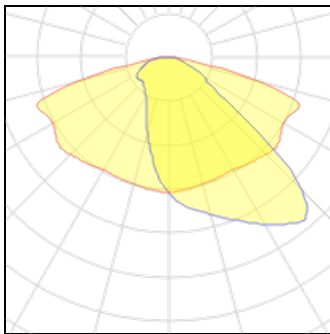

Product data sheet

ALFONS II DA LED (OPTIC 028)

9.140.9515.028

LEIPZIGER LEUCHTEN

IP
66

recom. pole height: 6.00m – 12.00m light standards: low, medium and high lighting requirements lamp: incl. 2 up to 5 DA+ (2x8) LED modules, easy to replace colour temperature: 4,000K neutral white or 3,000K warm white surge protection: 10kV LED gear: incl. driver, up to 100,000 hours; with integrated Constant Light Output (CLO) in order to keep the luminous flux at the same level over the entire life time; AC/DC compatible for emergency LED life expectancy: 65,000 hours/ L100/ B10; 100,000 hours/ L90 /B10 for minimum maintenance costs due to an excellent thermal management light control: at extra cost: power reduction, dimming, DALI or CLEVER LIGHT optical system: directed light (multi layer) provided by an exchangeable, anti-aging lens technology light distribution: street optics, square optics, area optics, pedestrian crossing optics luminaire head: die cast aluminium, powder coated colour: DB 703; other colours on request glazing: flat, clear toughened glass glazing wiring: completely wired; via a plug and socket connector within the luminaire head; luminaire head to be hinged upward installation: for top or side entry; ASA 60 or ASA 76 to be ordered separately: • ASA 60 for side entry \varnothing 48mm up to 60mm (0°, -5°, -10°, -15°) or for top entry \varnothing 60mm (0°, 5°, 10°, 15°) • ASA 76 for top entry \varnothing 76mm (0°, 5°, 10°) accessory: adapter ASA, column, pole accessories, wall bracket, cable – to be ordered separately application areas: parks, boulevards, schools, home for elderly people, hotels, factory premises, residential and local distribution roads, main streets, car parks, holiday parks

Light output 1 (integrated)

Lamp type	LED	CCT	4000 K
Nominal lamp power	63 W	CRI	70
Total flux	9276 lm	LOR	100%
Luminous efficacy	147 lm/W	Total power	63 W

Mounting mode

Pole integrated, Pole top mounted