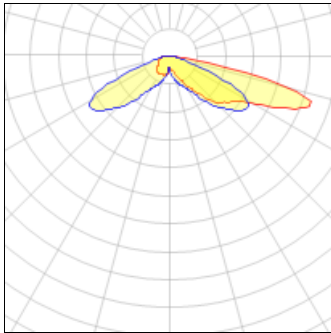

# Product data sheet

MSA MESA LED  
MSA-SA3A-740-U-T4FT  
COOPER LIGHTING

IP  
47

Die-cast aluminum housing and door, Lumens packages ranging from 3,000 - 29,000 lumens, Choice of 13 high-efficiency, patented AccuLED Optics™, Base casting slip fits over a standard 3" O.D. tenon, Wall, single and dual-mount configurations available, 10kV/10kA surge protection standard, LED fixture features a five-year warranty

## Light output 1 (integrated)

Lamp type	LED	CCT	4000 K
Nominal lamp power	96 W	CRI	70
Total flux	11757 lm	LOR	100%
Luminous efficacy	122 lm/W	Total power	96 W

## Shape and measurements

Height: 0.39 in

Diameter: 6.00 in