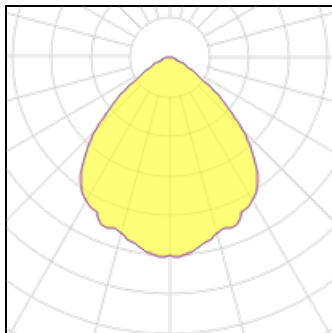

# Product data sheet

PTECD L20 LE3 & PTECD SSR \*  
 PROTEC LED EMERGENCY  
 DEXTRA

Protec LED - Ø174mm, IP20 Recessed downlighter with ABS housing and bezel, zinc plated spring steel fixing clips, anodised aluminium reflectors. LE3 - Lithium Emergency LS3 - Lithium Selftest LA3 - Lithium Autotest Emergency Lumen Values: No Coloured Ring: Opti-Spec: 367, Opti-Sat: 357 Drop Glass Ring: Opti-Spec: 344, Opti-Sat: 335 IP44 Cover: Opti-Spec: 343, Opti-Sat: 333 Microprism Diffuser: Opti-Spec: 274, Opti-Sat: 263 Opal Diffuser: Opti-Spec: 262, Opti-Sat: 243 S - Switch Dimming D - Digital Dimming (DSI) A - Digital Addressable Lighting Interface (DALI) C - Bi-Level Dimming (Corridor Function)\* Replace \* with WH for white ring or GY for Grey

## Light output 1 (integrated, emergency)

Lamp type		CCT	4000 K
Nominal lamp power	4 W	CRI	80
Total flux	388 lm	LOR	100%
Luminous efficacy	97 lm/W	Total power	4 W

### Shape and measurements

Height: 4.80 in

Diameter: 6.89 in