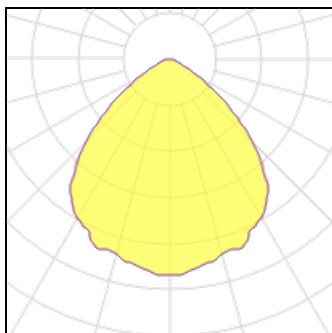

Light output 2 (integrated)

Lamp type		CCT	4000 K
Nominal lamp power	16.5 W	CRI	80
Total flux	1859 lm	LOR	100%
Luminous efficacy	113 lm/W	Total power	16.5 W

Mounting mode

Ceiling recessed

Shape and measurements

Height: 4.80 in

Diameter: 6.89 in

Adjustability

Fixed

Electric

System power: 20.5 W

Ballast: ECG

Information regarding emergency functions

Supplementary emergency lighting

Emergency sign: N/A