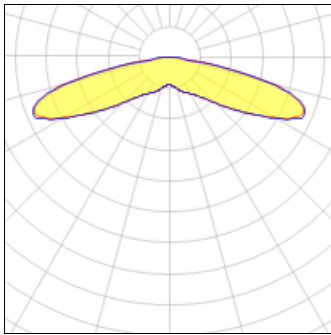

Product data sheet

VAL VALET LED TUNNEL
VAL-E02-LED-E-U-SQ-7060
COOPER LIGHTING

IP
47

IP66 and 3G vibration rated, One-piece, low copper die-cast aluminum housing, Formed aluminum faceplate is secured via 4 stainless steel fasteners, Offered standard in 4000K (+/- 275K) CCT and nominal 70 CRI, Suitable for operation in -40°C to 40°C ambient environments, 120-277V 50/60Hz, 347V 60Hz or 480V 60Hz operation, 10 kV surge protection, Five-year warranty, Available in 5 mounting configurations. J-box mount standard

Light output 1 (integrated)

Lamp type	LED	CCT	5700 K
Nominal lamp power	52.1 W	CRI	70
Total flux	6291 lm	LOR	100%
Luminous efficacy	121 lm/W	Total power	52.1 W

Mounting mode

Ceiling mounted, Pendant

Shape and measurements

Length: 2.04 in

Width: 12.00 in

Height: 1.20 in

Adjustability

Fixed

Electric

System power: 52.1 W

Protection