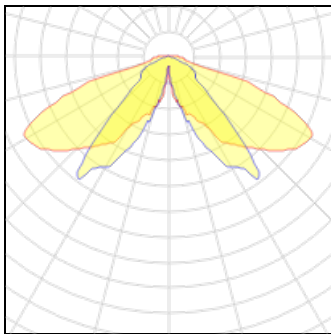

Light output 1

1 x LED			
Nominal lamp power	42 W	LOR	70%
Lamp flux	5600 lm	Total flux	3913 lm
Luminous efficacy	93 lm/W	Total power	42 W
CCT	3000 K		
CRI	80		

Mounting mode

Ceiling mounted

Electric

System power: 42 W

Shape and measurements

Length: 15.75 in

Width: 15.75 in

Height: 29.69 in