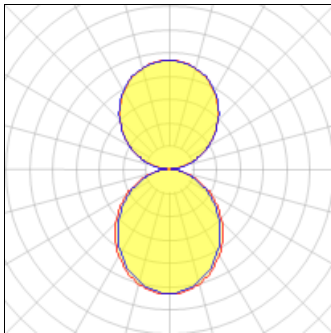

# Product data sheet

DEFINE LED SUSPENDED LUMINAIRE  
 S122DIP-S675D725U835-4F0-1E-UDD-F1  
 COOPER LIGHTING

IP  
47

Surface mount slot family in 2", 3", 4" and 5" housing sizes, Specifiable to the nearest 1', Multiple lensing options: flush satin, drop, regressed and asymmetric, Multiple lumen packages, 0-10V dimming standard; DALI dimming available, 2700K, 3000K, 3500K, 4000K and 5000K correlated color temperatures, VividTune CCT tuning options from 3000K–5000K or 2700K-6500K, Integral Wavelinx, Lumawatt Pro and stand-alone sensors available, Customizable in-wall, in-ceiling and wall-to-ceiling corners available, DLC listed configurations available

## Light output 1 (integrated)

Lamp type	LED	CCT	3500 K
Nominal lamp power	45.9 W	CRI	80
Total flux	5295 lm	LOR	100%
Luminous efficacy	115 lm/W	ULOR	49%
		Total power	45.9 W

## Shape and measurements

Length: 48.00 in

Width: 2.00 in

Height: 0.39 in