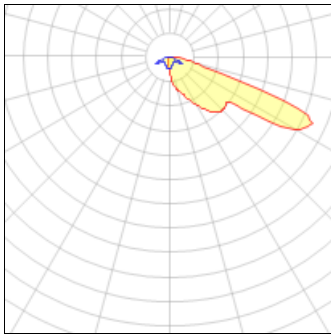

# Product data sheet

VAL VALET LED TUNNEL  
VAL-E04-LED-E-U-GL4-HSS-8030  
COOPER LIGHTING

IP  
47

IP66 and 3G vibration rated, One-piece, low copper die-cast aluminum housing, Formed aluminum faceplate is secured via 4 stainless steel fasteners, Offered standard in 4000K (+/- 275K) CCT and nominal 70 CRI, Suitable for operation in -40°C to 40°C ambient environments, 120-277V 50/60Hz, 347V 60Hz or 480V 60Hz operation, 10 kV surge protection, Five-year warranty, Available in 5 mounting configurations. J-box mount standard

## Light output 1 (integrated)

Lamp type	LED	CCT	3000 K
Nominal lamp power	97.2 W	CRI	80
Total flux	6663 lm	LOR	100%
Luminous efficacy	69 lm/W	Total power	97.2 W

## Shape and measurements

Length: 2.04 in

Width: 12.00 in

Height: 1.20 in