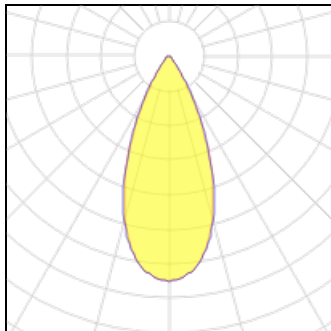

Product data sheet

BUDDY TILT TUNABLE WHITE MEDIUM N
A5080128N
ARKOSLIGHT

The sophistication of recessed lighting. Buddy is here to maximise the luminous performance of the classic recessed luminaire. It emerges with a solid and purposeful design, greater energy savings and excellent visual comfort. The product family comes in several versions with four opening angles -flood, medium, spot and super spot-. The dim to warm technology enables Buddy to facilitate comfort to the space by dimming the intensity and colour temperature. Furthermore, with the tunable White feature it can be controlled independently. Its four versions per position demonstrate its versatility: recessed, trimless, tilt and the tilt trimless version, which maintains its light output at all opening angles.

Light output 1

1 x LED

Nominal lamp power	6.7 W	LOR	87%
Lamp flux	815 lm	Total flux	709 lm
Luminous efficacy	122 lm/W	Total power	6.7 W
CCT	2649 K		
CRI	90		

Mounting mode

Ceiling recessed

Shape and measurements

Length: 3.39 in

Width: 3.39 in

Height: 2.99 in

Adjustability

Rotatable, Tilttable

Design

Designer: Rubén Saldaña

Electric