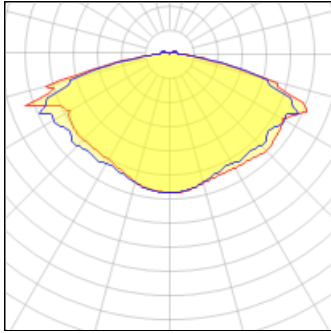

Product data sheet

MERCMASTER LED GEN3 ZONE 1 SERIES 3500 LUMEN NEMA TYPE V 3000 K CCT
 MGZWL32WDWBU
 APPLETON (EMERSON EGS)

ATX Mercmaster Gen 3 LED Explosionproof Luminaires Wall Mount 3000 K CCT/ 80 CRI Pendant/Ceiling Mount BU:-120-277 Vac, 50/60Hz, 170-300 Vdc, 3/4" NPT Hub Clear polycarbonate cover Zone 1 and 2 Zone 21 & 22 Ex eb mb op is IIC IP 66/67 IK 08 Refer to catalog for additional options

Light output 1 (integrated)

Lamp type		CCT	3114 K
Nominal lamp power	31 W	CRI	80
Total flux	2844 lm	LOR	100%
Luminous efficacy	92 lm/W	ULOR	3%
		Total power	31 W

Mounting mode

Wall mounted

Shape and measurements