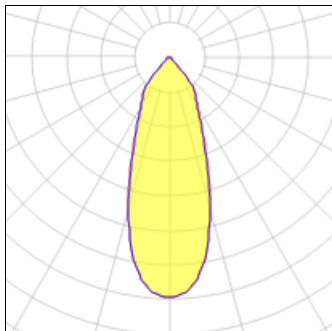

Product data sheet

MINI MULTIPLE TRIMLESS FOR LED 4000K FLOOD GE WHITE STRUC
 13131009+14070809
 MODULAR

Highly versatile Twenty years after its initial launch, Mini multiple is still a coveted luminaire. Mini multiple is the reference of our architectural lighting portfolio. The technology is on full display and allows this luminaire to fit well into both a minimalist and an industrial-chic environment. The gimbaled system allows you to direct the light source at any angle of your choice. Mini multiple has a very subtle alu trim. Available in one-, two-, three- and four lamps versions in different colours. Connect Mini multiple with LED by adding the M-LED70 to your recessed spot.

Light output 1

1 x LED

Nominal lamp power	6.2 W	LOR	100%
Lamp flux	590 lm	Total flux	590 lm
Luminous efficacy	95 lm/W	Total power	6.2 W
CCT	4000 K		
CRI	90		

1 x LED

Nominal lamp power	9.2 W	LOR	100%
Lamp flux	792 lm	Total flux	792 lm
Luminous efficacy	86 lm/W	Total power	9.2 W
CCT	4000 K		
CRI	90		

Mounting mode

Ceiling recessed, Wall recessed

Shape and measurements

Length: 4.72 in

Width: 4.72 in

Height: 4.37 in

Weight: 0.67 kg

Adjustability