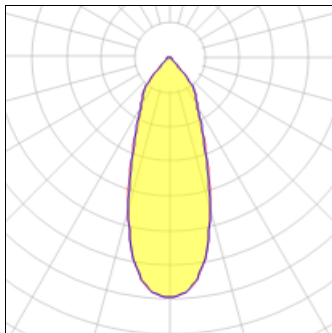

Product data sheet

MINI MULTIPLE TRIMLESS FOR LED 4000K FLOOD GE WHITE STRUC
 13131009+14070809
 MODULAR

Highly versatile Twenty years after its initial launch, Mini multiple is still a coveted luminaire. Mini multiple is the reference of our architectural lighting portfolio. The technology is on full display and allows this luminaire to fit well into both a minimalist and an industrial-chic environment. The gimbaled system allows you to direct the light source at any angle of your choice. Mini multiple has a very subtle alu trim. Available in one-, two-, three- and four lamps versions in different colours. Connect Mini multiple with LED by adding the M-LED70 to your recessed spot.

Light output 1

1 x LED

Nominal lamp power	6.2 W	LOR	100%
Lamp flux	590 lm	Total flux	590 lm
Luminous efficacy	95 lm/W	Total power	6.2 W
CCT	4000 K		
CRI	90		

1 x LED

Nominal lamp power	9.2 W	LOR	100%
Lamp flux	792 lm	Total flux	792 lm
Luminous efficacy	86 lm/W	Total power	9.2 W
CCT	4000 K		
CRI	90		

Mounting mode

Ceiling recessed, Wall recessed

Shape and measurements

Length: 4.72 in

Width: 4.72 in

Height: 4.37 in

Weight: 0.67 kg

Adjustability