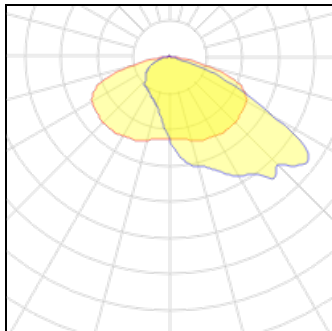

## Light output 1

1 x LED

Nominal lamp power	17 W	LOR	100%
Lamp flux	1300 lm	Total flux	1300 lm
Luminous efficacy	76 lm/W	Total power	17 W
CCT	3000 K		
CRI	70		

1 x LED

Nominal lamp power	12 W	LOR	100%
Lamp flux	1000 lm	Total flux	1000 lm
Luminous efficacy	83 lm/W	Total power	12 W
CCT	3000 K		
CRI	70		

1 x LED

Nominal lamp power	12 W	LOR	100%
Lamp flux	1000 lm	Total flux	1000 lm
Luminous efficacy	83 lm/W	Total power	12 W
CCT	4000 K		
CRI	70		

**1 x LED**

Nominal lamp power	32 W
Lamp flux	3600 lm
Luminous efficacy	112 lm/W
CCT	4000 K
CRI	70

LOR	100%
Total flux	3600 lm
Total power	32 W

**1 x LED**

Nominal lamp power	25 W
Lamp flux	2800 lm
Luminous efficacy	112 lm/W
CCT	4000 K
CRI	70

LOR	100%
Total flux	2800 lm
Total power	25 W

**1 x LED**

Nominal lamp power	32 W
Lamp flux	3600 lm
Luminous efficacy	112 lm/W
CCT	3000 K
CRI	70