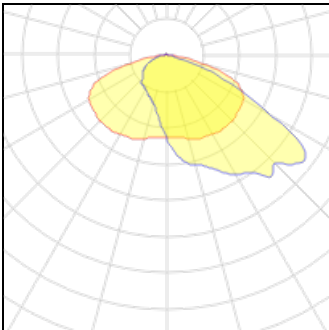

## Light output 1

1 x LED

Nominal lamp power	17 W	LOR	100%
Lamp flux	1300 lm	Total flux	1300 lm
Luminous efficacy	76 lm/W	Total power	17 W
CCT	3000 K		
CRI	70		

1 x LED

Nominal lamp power	12 W	LOR	100%
Lamp flux	1000 lm	Total flux	1000 lm
Luminous efficacy	83 lm/W	Total power	12 W
CCT	3000 K		
CRI	70		

1 x LED

Nominal lamp power	12 W	LOR	100%
Lamp flux	1000 lm	Total flux	1000 lm
Luminous efficacy	83 lm/W	Total power	12 W
CCT	4000 K		
CRI	70		

**1 x LED**

Nominal lamp power	32 W
Lamp flux	3600 lm
Luminous efficacy	112 lm/W
CCT	4000 K
CRI	70

LOR	100%
Total flux	3600 lm
Total power	32 W

**1 x LED**

Nominal lamp power	25 W
Lamp flux	2800 lm
Luminous efficacy	112 lm/W
CCT	4000 K
CRI	70

LOR	100%
Total flux	2800 lm
Total power	25 W

**1 x LED**

Nominal lamp power	32 W
Lamp flux	3600 lm
Luminous efficacy	112 lm/W
CCT	3000 K
CRI	70