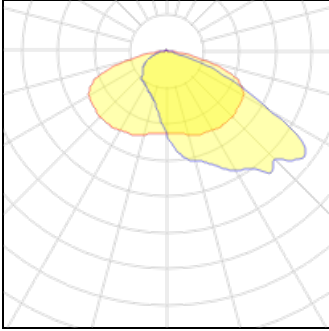

## Light output 1

1 x LED

Nominal lamp power	17 W	LOR	100%
Lamp flux	1300 lm	Total flux	1300 lm
Luminous efficacy	76 lm/W	Total power	17 W
CCT	3000 K		
CRI	70		

1 x LED

Nominal lamp power	12 W	LOR	100%
Lamp flux	1000 lm	Total flux	1000 lm
Luminous efficacy	83 lm/W	Total power	12 W
CCT	3000 K		
CRI	70		

1 x LED

Nominal lamp power	12 W	LOR	100%
Lamp flux	1000 lm	Total flux	1000 lm
Luminous efficacy	83 lm/W	Total power	12 W
CCT	4000 K		
CRI	70		

**1 x LED**

Nominal lamp power	32 W
Lamp flux	3600 lm
Luminous efficacy	112 lm/W
CCT	4000 K
CRI	70

LOR	100%
Total flux	3600 lm
Total power	32 W

**1 x LED**

Nominal lamp power	25 W
Lamp flux	2800 lm
Luminous efficacy	112 lm/W
CCT	4000 K
CRI	70

LOR	100%
Total flux	2800 lm
Total power	25 W

**1 x LED**

Nominal lamp power	32 W
Lamp flux	3600 lm
Luminous efficacy	112 lm/W
CCT	3000 K
CRI	70

LOR	100%
Total flux	3600 lm
Total power	32 W

**1 x LED**

Nominal lamp power	25 W
Lamp flux	2800 lm
Luminous efficacy	112 lm/W
CCT	3000 K
CRI	70

LOR	100%
Total flux	2800 lm
Total power	25 W

**1 x LED**

Nominal lamp power	19 W
Lamp flux	2200 lm
Luminous efficacy	116 lm/W
CCT	4000 K
CRI	70