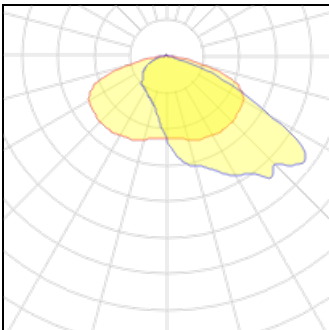

## Light output 1

1 x LED

Nominal lamp power	17 W	LOR	100%
Lamp flux	1300 lm	Total flux	1300 lm
Luminous efficacy	76 lm/W	Total power	17 W
CCT	3000 K		
CRI	70		

1 x LED

Nominal lamp power	12 W	LOR	100%
Lamp flux	1000 lm	Total flux	1000 lm
Luminous efficacy	83 lm/W	Total power	12 W
CCT	3000 K		
CRI	70		

1 x LED

Nominal lamp power	12 W	LOR	100%
Lamp flux	1000 lm	Total flux	1000 lm
Luminous efficacy	83 lm/W	Total power	12 W
CCT	4000 K		
CRI	70		

**1 x LED**

Nominal lamp power	32 W
Lamp flux	3600 lm
Luminous efficacy	112 lm/W
CCT	4000 K
CRI	70

LOR	100%
Total flux	3600 lm
Total power	32 W

**1 x LED**

Nominal lamp power	25 W
Lamp flux	2800 lm
Luminous efficacy	112 lm/W
CCT	4000 K
CRI	70

LOR	100%
Total flux	2800 lm
Total power	25 W

**1 x LED**

Nominal lamp power	32 W
Lamp flux	3600 lm
Luminous efficacy	112 lm/W
CCT	3000 K
CRI	70

LOR	100%
Total flux	3600 lm
Total power	32 W

**1 x LED**

Nominal lamp power	25 W
Lamp flux	2800 lm
Luminous efficacy	112 lm/W
CCT	3000 K
CRI	70

LOR	100%
Total flux	2800 lm
Total power	25 W

**1 x LED**

Nominal lamp power	19 W
Lamp flux	2200 lm
Luminous efficacy	116 lm/W
CCT	4000 K
CRI	70