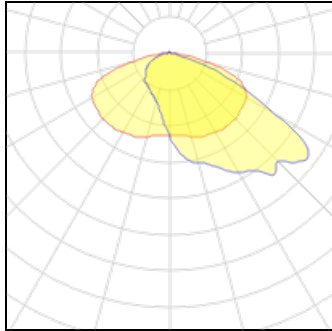

# Product data sheet

ICON 24 LED COMFORT F3T4  
4482X3XX  
PROLUMIA

Light Source: Philips LumiLEDs Luxeon TX Color temperature: 3000K / 4000K Color rendering index: Ra ≥ 75 Operating temperature: -30°C ~ +50°C Rated life hours: L90 > 100.000 hours LED driver (included): Meanwell / Philips Xitanium Input: 220-240V AC 50/60Hz Power factor: > 0,95

## Light output 1

1 x LED

Nominal lamp power	17 W	LOR	100%
Lamp flux	1300 lm	Total flux	1300 lm
Luminous efficacy	76 lm/W	Total power	17 W
CCT	3000 K		
CRI	70		

1 x LED

Nominal lamp power	12 W	LOR	100%
Lamp flux	1000 lm	Total flux	1000 lm
Luminous efficacy	83 lm/W	Total power	12 W
CCT	3000 K		
CRI	70		

1 x LED

Nominal lamp power	12 W	LOR	100%
Lamp flux	1000 lm	Total flux	1000 lm
Luminous efficacy	83 lm/W	Total power	12 W
CCT	4000 K		
CRI	70		

**1 x LED**

Nominal lamp power	32 W
Lamp flux	3600 lm
Luminous efficacy	112 lm/W
CCT	4000 K
CRI	70