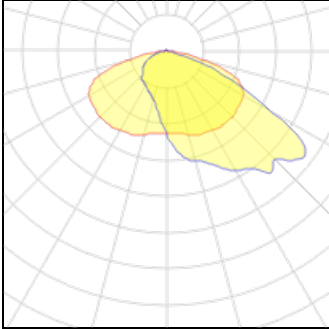

LOR	100%
Total flux	3600 lm
Total power	32 W

**1 x LED**

Nominal lamp power	25 W
Lamp flux	2800 lm
Luminous efficacy	112 lm/W
CCT	4000 K
CRI	70

LOR	100%
Total flux	2800 lm
Total power	25 W

**1 x LED**

Nominal lamp power	32 W
Lamp flux	3600 lm
Luminous efficacy	112 lm/W
CCT	3000 K
CRI	70

LOR	100%
Total flux	3600 lm
Total power	32 W

**1 x LED**

Nominal lamp power	25 W
Lamp flux	2800 lm
Luminous efficacy	112 lm/W
CCT	3000 K
CRI	70

LOR	100%
Total flux	2800 lm
Total power	25 W

**1 x LED**

Nominal lamp power	19 W
Lamp flux	2200 lm
Luminous efficacy	116 lm/W
CCT	4000 K
CRI	70

LOR	100%
Total flux	2200 lm
Total power	19 W

**1 x LED**

Nominal lamp power	19 W	LOR	100%
Lamp flux	2200 lm	Total flux	2200 lm
Luminous efficacy	116 lm/W	Total power	19 W
CCT	3000 K		
CRI	70		

**1 x LED**

Nominal lamp power	16 W	LOR	100%
Lamp flux	1300 lm	Total flux	1300 lm
Luminous efficacy	81 lm/W	Total power	16 W
CCT	4000 K		
CRI	70		

**Mounting mode**

Ceiling mounted, Pole top mounted

**Shape and measurements**