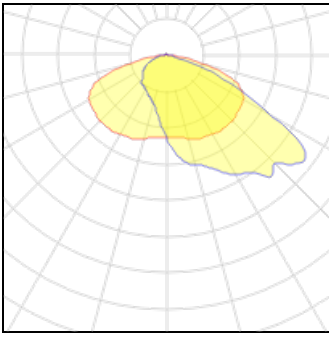

LOR	100%
Total flux	3600 lm
Total power	32 W

**1 x LED**

Nominal lamp power	25 W
Lamp flux	2800 lm
Luminous efficacy	112 lm/W
CCT	4000 K
CRI	70

LOR	100%
Total flux	2800 lm
Total power	25 W

**1 x LED**

Nominal lamp power	32 W
Lamp flux	3600 lm
Luminous efficacy	112 lm/W
CCT	3000 K
CRI	70

LOR	100%
Total flux	3600 lm
Total power	32 W

**1 x LED**

Nominal lamp power	25 W
Lamp flux	2800 lm
Luminous efficacy	112 lm/W
CCT	3000 K
CRI	70

LOR	100%
Total flux	2800 lm
Total power	25 W

**1 x LED**

Nominal lamp power	19 W
Lamp flux	2200 lm
Luminous efficacy	116 lm/W
CCT	4000 K
CRI	70

LOR	100%
Total flux	2200 lm
Total power	19 W

**1 x LED**

Nominal lamp power	19 W	LOR	100%
Lamp flux	2200 lm	Total flux	2200 lm
Luminous efficacy	116 lm/W	Total power	19 W
CCT	3000 K		
CRI	70		

**1 x LED**

Nominal lamp power	16 W	LOR	100%
Lamp flux	1300 lm	Total flux	1300 lm
Luminous efficacy	81 lm/W	Total power	16 W
CCT	4000 K		
CRI	70		

**Mounting mode**

Ceiling mounted, Pole top mounted

**Shape and measurements**