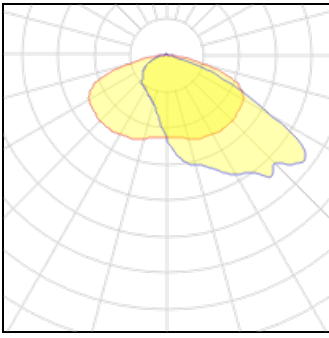

## Light output 1

1 x LED

Nominal lamp power	17 W	LOR	100%
Lamp flux	1300 lm	Total flux	1300 lm
Luminous efficacy	76 lm/W	Total power	17 W
CCT	3000 K		
CRI	70		

1 x LED

Nominal lamp power	12 W	LOR	100%
Lamp flux	1000 lm	Total flux	1000 lm
Luminous efficacy	83 lm/W	Total power	12 W
CCT	3000 K		
CRI	70		

1 x LED

Nominal lamp power	12 W	LOR	100%
Lamp flux	1000 lm	Total flux	1000 lm
Luminous efficacy	83 lm/W	Total power	12 W
CCT	4000 K		
CRI	70		

**1 x LED**

Nominal lamp power	32 W
Lamp flux	3600 lm
Luminous efficacy	112 lm/W
CCT	4000 K
CRI	70

LOR	100%
Total flux	3600 lm
Total power	32 W

**1 x LED**

Nominal lamp power	25 W
Lamp flux	2800 lm
Luminous efficacy	112 lm/W
CCT	4000 K
CRI	70

LOR	100%
Total flux	2800 lm
Total power	25 W

**1 x LED**

Nominal lamp power	32 W
Lamp flux	3600 lm
Luminous efficacy	112 lm/W
CCT	3000 K
CRI	70