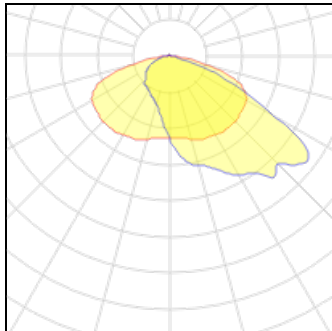

# Product data sheet

ICON 24 LED COMFORT F3T4  
4482X3XX  
PROLUMIA

Light Source: Philips LumiLEDs Luxeon TX Color temperature: 3000K / 4000K Color rendering index: Ra ≥ 75 Operating temperature: -30°C ~ +50°C Rated life hours: L90 > 100.000 hours LED driver (included): Meanwell / Philips Xitanium Input: 220-240V AC 50/60Hz Power factor: > 0,95

## Light output 1

1 x LED

Nominal lamp power	17 W	LOR	100%
Lamp flux	1300 lm	Total flux	1300 lm
Luminous efficacy	76 lm/W	Total power	17 W
CCT	3000 K		
CRI	70		

1 x LED

Nominal lamp power	12 W	LOR	100%
Lamp flux	1000 lm	Total flux	1000 lm
Luminous efficacy	83 lm/W	Total power	12 W
CCT	3000 K		
CRI	70		

1 x LED

Nominal lamp power	12 W	LOR	100%
Lamp flux	1000 lm	Total flux	1000 lm
Luminous efficacy	83 lm/W	Total power	12 W
CCT	4000 K		
CRI	70		

**1 x LED**

Nominal lamp power	32 W
Lamp flux	3600 lm
Luminous efficacy	112 lm/W
CCT	4000 K
CRI	70