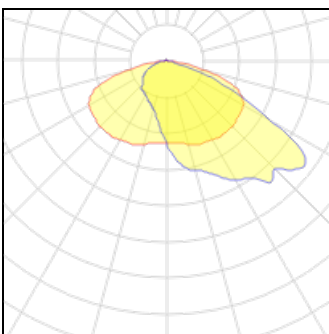

## Light output 1

1 x LED

Nominal lamp power	17 W	LOR	100%
Lamp flux	1300 lm	Total flux	1300 lm
Luminous efficacy	76 lm/W	Total power	17 W
CCT	3000 K		
CRI	70		

1 x LED

Nominal lamp power	12 W	LOR	100%
Lamp flux	1000 lm	Total flux	1000 lm
Luminous efficacy	83 lm/W	Total power	12 W
CCT	3000 K		
CRI	70		

1 x LED

Nominal lamp power	12 W	LOR	100%
Lamp flux	1000 lm	Total flux	1000 lm
Luminous efficacy	83 lm/W	Total power	12 W
CCT	4000 K		
CRI	70		

**1 x LED**

Nominal lamp power	32 W
Lamp flux	3600 lm
Luminous efficacy	112 lm/W
CCT	4000 K
CRI	70

LOR	100%
Total flux	3600 lm
Total power	32 W

**1 x LED**

Nominal lamp power	25 W
Lamp flux	2800 lm
Luminous efficacy	112 lm/W
CCT	4000 K
CRI	70

LOR	100%
Total flux	2800 lm
Total power	25 W

**1 x LED**

Nominal lamp power	32 W
Lamp flux	3600 lm
Luminous efficacy	112 lm/W
CCT	3000 K
CRI	70

LOR	100%
Total flux	3600 lm
Total power	32 W

**1 x LED**

Nominal lamp power	25 W
Lamp flux	2800 lm
Luminous efficacy	112 lm/W
CCT	3000 K
CRI	70

LOR	100%
Total flux	2800 lm
Total power	25 W

**1 x LED**

Nominal lamp power	19 W
Lamp flux	2200 lm
Luminous efficacy	116 lm/W
CCT	4000 K
CRI	70