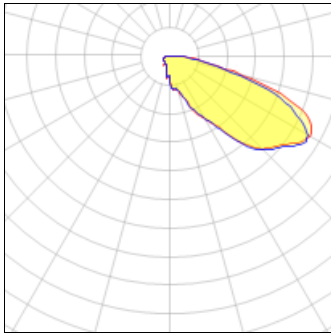

# Product data sheet

PMM MESA  
PMM-SA2A-760-U-SLL  
COOPER LIGHTING

IP  
47

Die-cast aluminum housing and door, Lumens packages ranging from 3,000 - 29,000 lumens, Choice of 13 high-efficiency, patented AccuLED Optics™, Base casting slip fits over a standard 3" O.D. tenon, Wall, single and dual-mount configurations available, 10kV/10vKA surge protection standard, LED fixture features a five-year warranty

## Light output 1 (integrated)

Lamp type	LED	CCT	5700 K
Nominal lamp power	66 W	CRI	70
Total flux	6809 lm	LOR	100%
Luminous efficacy	103 lm/W	Total power	66 W

## Shape and measurements

Height: 0.39 in

Diameter: 6.00 in