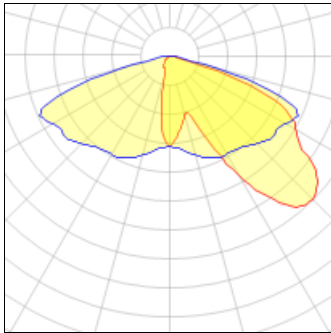

Product data sheet

NAV NAVION LED
NAV-SA1C-722-U-T3R-HSS
COOPER LIGHTING

IP
47

16 Optical Distributions Available, Available in 2200K, 2700K, 3000K, 4000K, 5000K or 5700K CCT, Tool-less entry; hinged removable power door for easy maintenance, Rugged die-cast aluminum construction, Operating temperature range of -40°C to 40°C, 3G vibration rated, Dimming Occupancy Sensor (Optional), House Side Shield (Optional), Five-Year Warranty

Light output 1 (integrated)

Lamp type	LED	CCT	2200 K
Nominal lamp power	59 W	CRI	70
Total flux	4083 lm	LOR	100%
Luminous efficacy	69 lm/W	Total power	59 W

Mounting mode

Pole top mounted

Shape and measurements

Height: 0.39 in

Diameter: 6.00 in

Adjustability

Fixed

Electric

System power: 59 W

Protection

IP: 47