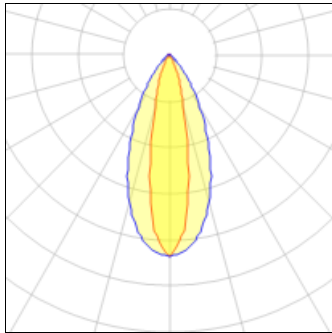

# Product data sheet

ARCHILINE | LLG  
92134N25  
LINEA LIGHT GROUP

Archiline | Lines | powerLED 20 W

## Light output 1 (integrated)

Lamp type	LED	CCT	4000 K
Nominal lamp power	22 W	CRI	80
Total flux	1689 lm	LOR	100%
Luminous efficacy	77 lm/W	Total power	22 W

## Shape and measurements

Length: 22.09 in

Width: 1.57 in

Height: 0.04 in