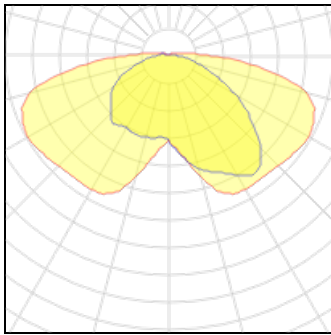

Light output 1 (integrated)

Lamp type	LED	CCT	3000 K
Nominal lamp power	7.9 W	CRI	70
Total flux	40 lm	LOR	87%
Luminous efficacy	5 lm/W	Total power	7.9 W

Mounting mode

Pole top mounted

Shape and measurements

Height: 3.94 in

Diameter: 23.62 in

Adjustability

Fixed

Design

Material impression: Aluminum

Color of housing: Silver gray

Electric

System power: 7.9 W

Protection

IP: 65

IK: 09