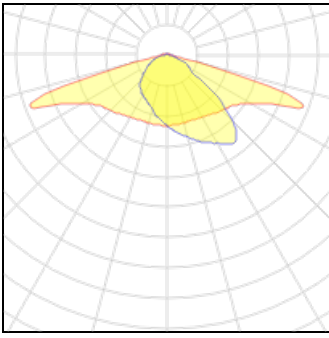

## Light output 1

### 1 x LED

Nominal lamp power	47 W	LOR	100%
Lamp flux	3400 lm	Total flux	3400 lm
Luminous efficacy	72 lm/W	Total power	47 W
CCT	3000 K		
CRI	80		

### 1 x LED

Nominal lamp power	70 W	LOR	100%
Lamp flux	4700 lm	Total flux	4700 lm
Luminous efficacy	67 lm/W	Total power	70 W
CCT	4000 K		
CRI	80		

### 1 x LED

Nominal lamp power	55 W	LOR	100%
Lamp flux	3900 lm	Total flux	3900 lm
Luminous efficacy	71 lm/W	Total power	55 W
CCT	4000 K		
CRI	80		

**1 x LED**

Nominal lamp power	70 W
Lamp flux	4700 lm
Luminous efficacy	67 lm/W
CCT	3000 K
CRI	80