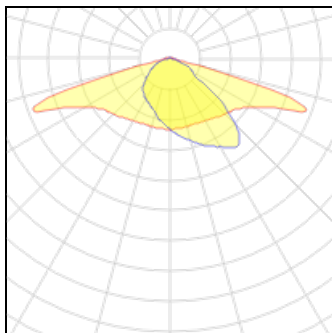

## Light output 1

### 1 x LED

Nominal lamp power	47 W	LOR	100%
Lamp flux	3400 lm	Total flux	3400 lm
Luminous efficacy	72 lm/W	Total power	47 W
CCT	3000 K		
CRI	80		

### 1 x LED

Nominal lamp power	70 W	LOR	100%
Lamp flux	4700 lm	Total flux	4700 lm
Luminous efficacy	67 lm/W	Total power	70 W
CCT	4000 K		
CRI	80		