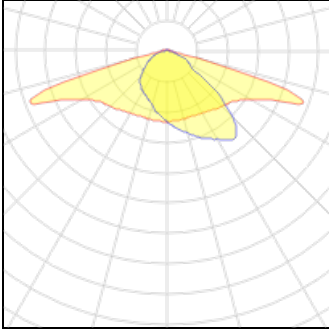

### 1 x LED

Nominal lamp power	70 W	LOR	100%
Lamp flux	4700 lm	Total flux	4700 lm
Luminous efficacy	67 lm/W	Total power	70 W
CCT	4000 K		
CRI	80		

### 1 x LED

Nominal lamp power	55 W	LOR	100%
Lamp flux	3900 lm	Total flux	3900 lm
Luminous efficacy	71 lm/W	Total power	55 W
CCT	4000 K		
CRI	80		

**1 x LED**

Nominal lamp power	70 W
Lamp flux	4700 lm
Luminous efficacy	67 lm/W
CCT	3000 K
CRI	80

LOR	100%
Total flux	4700 lm
Total power	70 W

**1 x LED**

Nominal lamp power	47 W
Lamp flux	3400 lm
Luminous efficacy	72 lm/W
CCT	4000 K
CRI	80

LOR	100%
Total flux	3400 lm
Total power	47 W

**1 x LED**

Nominal lamp power	42 W
Lamp flux	3100 lm
Luminous efficacy	74 lm/W
CCT	4000 K
CRI	80