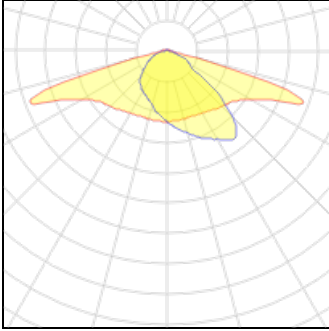

### 1 x LED

Nominal lamp power	55 W	LOR	100%
Lamp flux	3900 lm	Total flux	3900 lm
Luminous efficacy	71 lm/W	Total power	55 W
CCT	4000 K		
CRI	80		

**1 x LED**

Nominal lamp power	70 W
Lamp flux	4700 lm
Luminous efficacy	67 lm/W
CCT	3000 K
CRI	80

LOR	100%
Total flux	4700 lm
Total power	70 W

**1 x LED**

Nominal lamp power	47 W
Lamp flux	3400 lm
Luminous efficacy	72 lm/W
CCT	4000 K
CRI	80

LOR	100%
Total flux	3400 lm
Total power	47 W

**1 x LED**

Nominal lamp power	42 W
Lamp flux	3100 lm
Luminous efficacy	74 lm/W
CCT	4000 K
CRI	80

LOR	100%
Total flux	3100 lm
Total power	42 W

**1 x LED**

Nominal lamp power	42 W
Lamp flux	3100 lm
Luminous efficacy	74 lm/W
CCT	3000 K
CRI	80

LOR	100%
Total flux	3100 lm
Total power	42 W

**1 x LED**

Nominal lamp power	32 W
Lamp flux	2500 lm
Luminous efficacy	78 lm/W
CCT	4000 K
CRI	80

LOR	100%
Total flux	2500 lm
Total power	32 W

**1 x LED**

Nominal lamp power	32 W	LOR	100%
Lamp flux	2500 lm	Total flux	2500 lm
Luminous efficacy	78 lm/W	Total power	32 W
CCT	3000 K		
CRI	80		

**1 x LED**