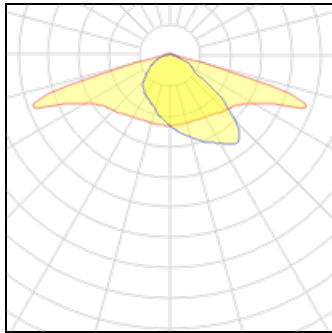

## Light output 1

### 1 x LED

Nominal lamp power	47 W	LOR	100%
Lamp flux	3400 lm	Total flux	3400 lm
Luminous efficacy	72 lm/W	Total power	47 W
CCT	3000 K		
CRI	80		