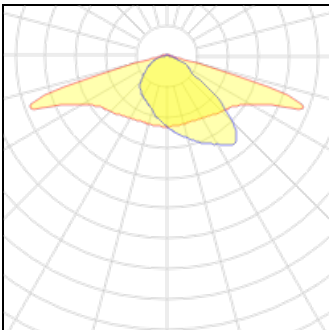

### 1 x LED

Nominal lamp power	70 W	LOR	100%
Lamp flux	4700 lm	Total flux	4700 lm
Luminous efficacy	67 lm/W	Total power	70 W
CCT	4000 K		
CRI	80		

### 1 x LED

Nominal lamp power	55 W	LOR	100%
Lamp flux	3900 lm	Total flux	3900 lm
Luminous efficacy	71 lm/W	Total power	55 W
CCT	4000 K		
CRI	80		

**1 x LED**

Nominal lamp power	70 W
Lamp flux	4700 lm
Luminous efficacy	67 lm/W
CCT	3000 K
CRI	80

LOR	100%
Total flux	4700 lm
Total power	70 W

**1 x LED**

Nominal lamp power	47 W
Lamp flux	3400 lm
Luminous efficacy	72 lm/W
CCT	4000 K
CRI	80

LOR	100%
Total flux	3400 lm
Total power	47 W

**1 x LED**

Nominal lamp power	42 W
Lamp flux	3100 lm
Luminous efficacy	74 lm/W
CCT	4000 K
CRI	80

LOR	100%
Total flux	3100 lm
Total power	42 W

**1 x LED**

Nominal lamp power	42 W
Lamp flux	3100 lm
Luminous efficacy	74 lm/W
CCT	3000 K
CRI	80

LOR	100%
Total flux	3100 lm
Total power	42 W

**1 x LED**

Nominal lamp power	32 W
Lamp flux	2500 lm
Luminous efficacy	78 lm/W
CCT	4000 K
CRI	80