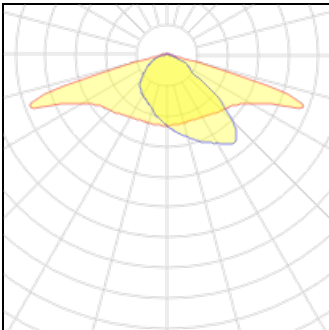

### 1 x LED

Nominal lamp power	70 W	LOR	100%
Lamp flux	4700 lm	Total flux	4700 lm
Luminous efficacy	67 lm/W	Total power	70 W
CCT	4000 K		
CRI	80		

### 1 x LED

Nominal lamp power	55 W	LOR	100%
Lamp flux	3900 lm	Total flux	3900 lm
Luminous efficacy	71 lm/W	Total power	55 W
CCT	4000 K		
CRI	80		

**1 x LED**

Nominal lamp power	70 W
Lamp flux	4700 lm
Luminous efficacy	67 lm/W
CCT	3000 K
CRI	80

LOR	100%
Total flux	4700 lm
Total power	70 W

**1 x LED**

Nominal lamp power	47 W
Lamp flux	3400 lm
Luminous efficacy	72 lm/W
CCT	4000 K
CRI	80

LOR	100%
Total flux	3400 lm
Total power	47 W

**1 x LED**

Nominal lamp power	42 W
Lamp flux	3100 lm
Luminous efficacy	74 lm/W
CCT	4000 K
CRI	80