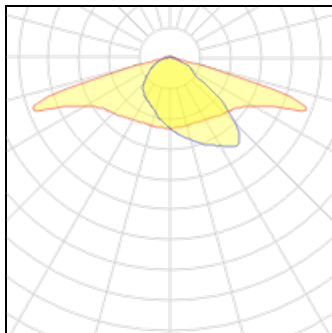

## Light output 1

### 1 x LED

Nominal lamp power	47 W	LOR	100%
Lamp flux	3400 lm	Total flux	3400 lm
Luminous efficacy	72 lm/W	Total power	47 W
CCT	3000 K		
CRI	80		