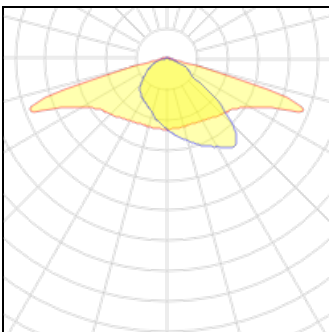

### 1 x LED

Nominal lamp power	55 W	LOR	100%
Lamp flux	3900 lm	Total flux	3900 lm
Luminous efficacy	71 lm/W	Total power	55 W
CCT	4000 K		
CRI	80		

**1 x LED**

Nominal lamp power	70 W
Lamp flux	4700 lm
Luminous efficacy	67 lm/W
CCT	3000 K
CRI	80

LOR	100%
Total flux	4700 lm
Total power	70 W

**1 x LED**

Nominal lamp power	47 W
Lamp flux	3400 lm
Luminous efficacy	72 lm/W
CCT	4000 K
CRI	80

LOR	100%
Total flux	3400 lm
Total power	47 W

**1 x LED**

Nominal lamp power	42 W
Lamp flux	3100 lm
Luminous efficacy	74 lm/W
CCT	4000 K
CRI	80

LOR	100%
Total flux	3100 lm
Total power	42 W

**1 x LED**

Nominal lamp power	42 W
Lamp flux	3100 lm
Luminous efficacy	74 lm/W
CCT	3000 K
CRI	80

LOR	100%
Total flux	3100 lm
Total power	42 W

**1 x LED**

Nominal lamp power	32 W
Lamp flux	2500 lm
Luminous efficacy	78 lm/W
CCT	4000 K
CRI	80