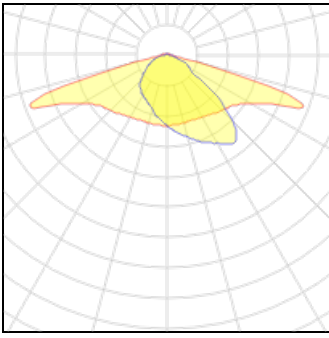

### 1 x LED

Nominal lamp power	55 W	LOR	100%
Lamp flux	3900 lm	Total flux	3900 lm
Luminous efficacy	71 lm/W	Total power	55 W
CCT	4000 K		
CRI	80		

**1 x LED**

Nominal lamp power	70 W
Lamp flux	4700 lm
Luminous efficacy	67 lm/W
CCT	3000 K
CRI	80

LOR	100%
Total flux	4700 lm
Total power	70 W

**1 x LED**

Nominal lamp power	47 W
Lamp flux	3400 lm
Luminous efficacy	72 lm/W
CCT	4000 K
CRI	80

LOR	100%
Total flux	3400 lm
Total power	47 W

**1 x LED**

Nominal lamp power	42 W
Lamp flux	3100 lm
Luminous efficacy	74 lm/W
CCT	4000 K
CRI	80

LOR	100%
Total flux	3100 lm
Total power	42 W

**1 x LED**

Nominal lamp power	42 W
Lamp flux	3100 lm
Luminous efficacy	74 lm/W
CCT	3000 K
CRI	80

LOR	100%
Total flux	3100 lm
Total power	42 W

**1 x LED**

Nominal lamp power	32 W
Lamp flux	2500 lm
Luminous efficacy	78 lm/W
CCT	4000 K
CRI	80

LOR	100%
Total flux	2500 lm
Total power	32 W

**1 x LED**

Nominal lamp power	32 W	LOR	100%
Lamp flux	2500 lm	Total flux	2500 lm
Luminous efficacy	78 lm/W	Total power	32 W
CCT	3000 K		
CRI	80		

**1 x LED**