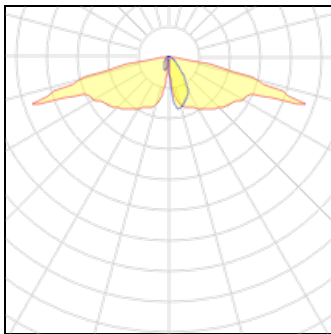

# Product data sheet

TOWNTUNE ASYMMETRIC LYRE DTD BDP273 1 XLED130-4S/740 DN09 DR  
BDP273  
PHILIPS

Philips TownTune Asymmetric Lyre - Extending the home feel onto the street. Designed to enhance existing and scalable urban spaces, the Philips TownTune family offers all the latest lighting innovations in terms of performance, quality of light and connectivity. The family consists of four solutions: a Central Post Top (CPT), an Asymmetric Spigot Post Top / Side Entry version (ASY), a version with an extending Lyre post top bracket (Lyre), and a Central Post Top with a Conical Comfort Bowl (CCB). Each TownTune luminaire can be customized with a choice of different shapes on top of the housing, plus there's the option to add a decorative ring, which comes in two colors (excluding CCB). Design options that enable you to create your very own lighting signature and bring a distinctive identity to districts and cities. In addition, every luminaire in the TownTune family is uniquely identifiable, thanks to the Signify Service tag app. By simply scanning a QR code, placed inside the door of the mast or directly on the luminaire, you can instantly access the configuration of the luminaire. This makes maintenance and programming operations faster and easier and enables you to create your digital library of lighting assets and spare parts. TownTune also uses the Philips LEDGINE-O lighting platform, ensuring you always have the right amount and direction of light on your street. Furthermore, thanks to being system ready (SR), TownTune is also future proof. A solution that's ready to be paired with both standalone and advanced control and lighting software applications such as Interact City.

## Light output 1

1 x LED

Nominal lamp power	83 W	LOR	81%
Lamp flux	13000 lm	ULOR	4%
Luminous efficacy	127 lm/W	Total flux	10546 lm
CCT	4000 K	Total power	83 W
CRI	70		

## Shape and measurements

Height: 27.80 in

Diameter: 24.35 in