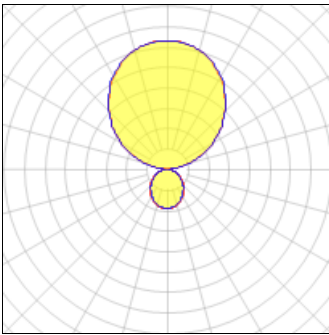

Product data sheet

DEFINE LED WALL MOUNT LUMINAIRE
 S122DIW-S290D1240U930-4F0-1E-UDD-F1
 COOPER LIGHTING

IP
47

Wall Mount Slot family in 2", 3", 4" and 5" housing sizes, Specifiable to the nearest 1', Multiple lensing options: flush satin, drop, regressed and asymmetric, Multiple lumen packages, 0-10V dimming standard; DALI dimming available, 2700K, 3000K, 3500K, 4000K & 5000K correlated color temperatures, VividTune CCT tuning options from 3000K–5000K or 2700K-6500K, Integral Wavelinx and Stand-alone sensors available, Customizable in-wall, in-ceiling and wall-to-ceiling corners available, DLC listed configurations available

Light output 1 (integrated)

Lamp type	LED	CCT	3000 K
Nominal lamp power	46.6 W	CRI	90
Total flux	4488 lm	LOR	100%
Luminous efficacy	96 lm/W	ULOR	78%
		Total power	46.6 W

Mounting mode

Wall mounted

Shape and measurements

Length: 48.00 in

Width: 2.00 in

Height: 0.39 in

Adjustability

Fixed

Electric

System power: 46.6 W

Protection