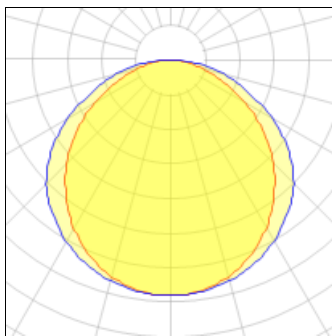

Product data sheet

OVATION LED SERIES
24RDI-50-UNV-L830-CD1-U
COOPER LIGHTING

IP
47

Available in 1' x 4', 2' x 2' and 2' x 4' recessed versions, Clean architectural appearance, Optimal performance and energy efficient, High performance efficacy up to 109 lumens per watt, Over 60% energy savings when compared to fluorescent troffers, Four CCT options: 3000K, 3500K, 4000K, and 5000K at 80CRI, Standard 0-10V dimming driver with Step-dim and Fifth Light options, 2x2: L90 at 60,000 hours 2x4: L89 at 60,000 hours with 5 year warranty

Light output 1 (integrated)

Lamp type	LED	CCT	3000 K
Nominal lamp power	50.3 W	CRI	80
Total flux	4966 lm	LOR	100%
Luminous efficacy	99 lm/W	Total power	50.3 W

Mounting mode

Ceiling recessed

Shape and measurements

Length: 24.00 in

Width: 48.00 in

Height: 0.39 in

Adjustability

Fixed

Electric

System power: 50.3 W

Protection