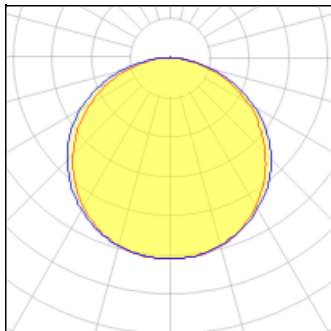

Light output 2 (integrated)

Lamp type	LED	CCT	5181 K
Nominal lamp power	6.65 W	CRI	70
Total flux	800 lm	LOR	100%
Luminous efficacy	120 lm/W	Total power	6.65 W

Mounting mode

Pendant

Shape and measurements

Length: 1.77 in

Width: 41.34 in

Height: 4.80 in

Adjustability

Tiltable, Height adjustable

Electric

System power: 7.65 W

Appliance Class: II

Information regarding emergency functions

Supplementary emergency lighting

Emergency sign: N/A

Protection

IP: 67

IK: 10

Explosion zone suitability: 1, 21