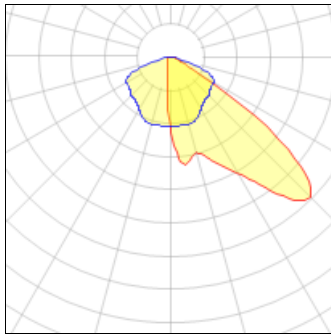

Product data sheet

GLEON GALLEON LED
GLEON-SA8D-722-U-AFL-HSS
COOPER LIGHTING

IP
47

Choice of 16 high-efficiency, patented AccuLED Optics™, Lumen packages range from 4,200 – 80,800 (34W – 640W), Available in 2200K, 2700K, 3000K, 3500K, 4000K, 5000K or 5700K CCT, -40°C to 40°C operating range, optional 50°C high ambient, 120-277V 50/60Hz, 347V 60Hz or 480V 60Hz operation, IP66 rated housing and light square, 3G vibration rated, Pole, mast-arm or wall-mounted configurations, Five-year warranty

Light output 1 (integrated)

Lamp type	LED	CCT	2200 K
Nominal lamp power	511 W	CRI	70
Total flux	37421 lm	LOR	100%
Luminous efficacy	73 lm/W	Total power	511 W

Mounting mode

Pole top mounted

Shape and measurements

Length: 30.00 in

Width: 12.00 in

Height: 0.39 in

Adjustability

Fixed

Electric

System power: 511 W

Protection