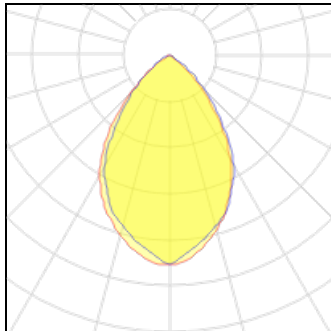

Product data sheet

LED PANEL TROFFER 60×60, BUILT-IN, WHITE, 36W, NEUTRAL WHITE, UGR
ZR1723
EMOS

shape: square luminaire type: recessed light color: neutral white power: 36 W IP rating: IP20 body colour: white luminous flux: 4 240 lm
replacement of incandescent bulb: 4× 18 W CFL dimming function: no color temperature: 4 000 K motion sensor: no line: PROFI PLUS voltage:
220–240 V beam angle: 70° mounting hole: not stated source of light: LED UGR<: 16 body material: steel plate lifetime: 40 000 hours sensor
detection range: no sensor color rendering index (CRI): Ra > 80 material of the diffuser: not stated output current from power source: 900 mA
frequency: 50/60 Hz current: 155 mA diffuser type: not stated warranty period: 5 years dimensions: 595 × 595 × 21.8 mm packaging: 1 pc, box
energy efficiency class (from 1.9.2021): not stated

Light output 1 (integrated)

Lamp type	LED	CCT	4000 K
Nominal lamp power	34.3 W	CRI	80
Total flux	4343 lm	LOR	100%
Luminous efficacy	127 lm/W	Total power	34.3 W

Mounting mode

Ceiling recessed

Shape and measurements