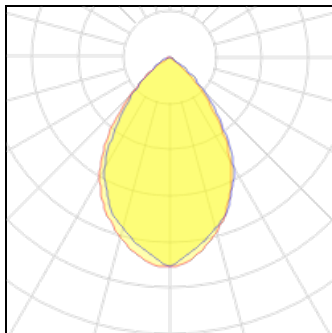

Product data sheet

LED PANEL TROFFER 60×60, BUILT-IN, WHITE, 36W, NEUTRAL WHITE, UGR
 ZR1723
 EMOS

shape: square luminaire type: recessed light color: neutral white power: 36 W IP rating: IP20 body colour: white luminous flux: 4 240 lm
 replacement of incandescent bulb: 4× 18 W CFL dimming function: no color temperature: 4 000 K motion sensor: no line: PROFI PLUS voltage:
 220–240 V beam angle: 70° mounting hole: not stated source of light: LED UGR<: 16 body material: steel plate lifetime: 40 000 hours sensor
 detection range: no sensor color rendering index (CRI): Ra > 80 material of the diffuser: not stated output current from power source: 900 mA
 frequency: 50/60 Hz current: 155 mA diffuser type: not stated warranty period: 5 years dimensions: 595 × 595 × 21.8 mm packaging: 1 pc, box
 energy efficiency class (from 1.9.2021): not stated

Light output 1 (integrated)

Lamp type	LED	CCT	4000 K
Nominal lamp power	34.3 W	CRI	80
Total flux	4343 lm	LOR	100%
Luminous efficacy	127 lm/W	Total power	34.3 W

Mounting mode

Ceiling recessed

Shape and measurements