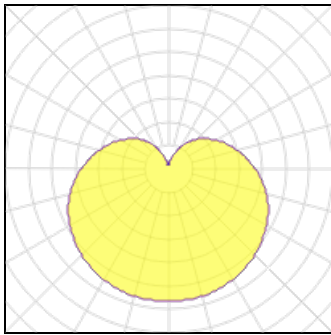

Product data sheet

GLOO PURE 44 POLE
1002000
SLV

The GLOO PURE floor luminaire consists of a painted aluminium tube that terminates in an frosted real glass ball. Equipped with an E27 socket, both energy-saving and LED lamps can be used. It is suitable for use outdoors thanks to its IP44 protection class. The GLOO PURE series also includes wall lights as well as floor stands, and can therefore be used universally. As an option an earth spike as well as a connection box for safe electrical connection to the round luminaire upright, are available. Connection is made to the 230V mains voltage.

Light output 1

1 x LED

Nominal lamp power	7.5 W	Socket	E27
Lamp flux	800 lm	LOR	66%
Luminous efficacy	66 lm/W	ULOR	21%
CCT	2723 K	Total flux	531 lm
CRI	92	Total power	8 W

Mounting mode

Standing / Bollard, Floor mounted

Shape and measurements

Height: 17.32 in

Diameter: 7.87 in

Weight: 1.56 kg

Adjustability

Fixed

Electric

System power: 8 W