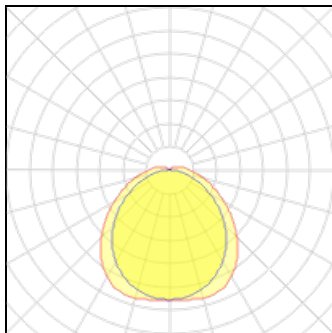

# Product data sheet

Z44 CE L1200 29W 4500 DALI KOOLMESH MW 840

51388405137

AURA LIGHT

Z44 is a versatile luminaire for general lighting in locations requiring protection class up to IP44. The efficient frosted prismatic diffuser offers exceptional uniformity, while safeguarding against glare. The modern and slim design of the luminaire minimizes packaging materials and makes the Z44 very transportation efficient, further contributing to the sustainability of the solution. Z44 can be ordered with built-in HF sensor. The sensor ensures that the light is on only when required. Easy to use settings of detection range and delay time. There are three different sensor-versions: On/off. Profile 1 with 100 % light when presence is detected and 10% light at no detection, "High-low". Profile 2 with 100% light when presence is detected, then 10% light for 30 minutes, then the luminaire turns off, "High-Low-Off". Emergency versions with 3h built-in battery-pack. Through-wiring versions on request.

## Light output 1 (integrated)

Lamp type	LED	CCT	4000 K
Nominal lamp power	29 W	CRI	80
Total flux	4670 lm	LOR	100%
Luminous efficacy	161 lm/W	ULOR	5%
		Total power	29 W

## Shape and measurements

Length: 46.93 in

Width: 6.93 in

Height: 2.36 in