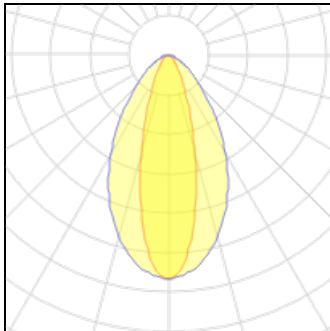

## Light output 1

1 x LED			
Nominal lamp power	23.3 W	LOR	81%
Lamp flux	2012 lm	Total flux	1623 lm
Luminous efficacy	86 lm/W	Total power	23.3 W
CCT	3500 K		
CRI	96		

---

## Shape and measurements

Height: 5.12 in

Diameter: 3.35 in