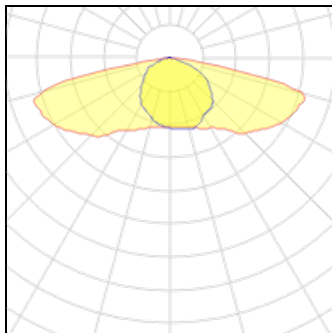

## Light output 1

### 1 x LED

Nominal lamp power	27.2 W	LOR	100%
Lamp flux	3800 lm	Total flux	3800 lm
Luminous efficacy	140 lm/W	Total power	27.2 W
CCT	4000 K		
CRI	80		

25.5 W  
3200 lm  
125 lm/W  
3000 K  
80

LOR  
Total flux  
Total power

100%  
3200 lm  
25.5 W

**Mounting mode**

Ceiling mounted, Pole top mounted

**Shape and measurements**

Length: 22.87 in  
Width: 12.09 in  
Height: 4.25 in