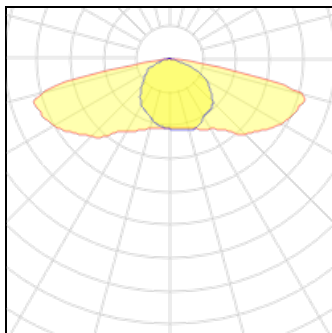

1 x LED

Nominal lamp power	24.1 W	LOR	100%
Lamp flux	3200 lm	Total flux	3200 lm
Luminous efficacy	133 lm/W	Total power	24.1 W
CCT	4000 K		
CRI	80