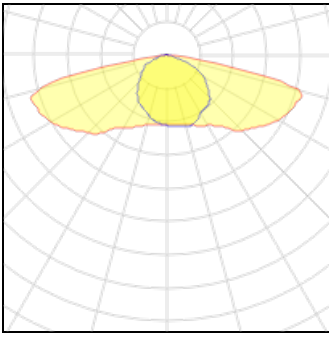

1 x LED

Nominal lamp power
Lamp flux
Luminous efficacy
CCT
CRI

25.5 W
3200 lm
125 lm/W
3000 K
80

LOR
Total flux
Total power

100%
3200 lm
25.5 W

Mounting mode

Ceiling mounted, Pole top mounted

Shape and measurements

Length: 22.87 in
Width: 12.09 in
Height: 4.25 in

Electric

System power: 24.1-28.7 W
Appliance Class: 0

Protection

IP: 66
IK: 08
Designation labels: CE, ENEC