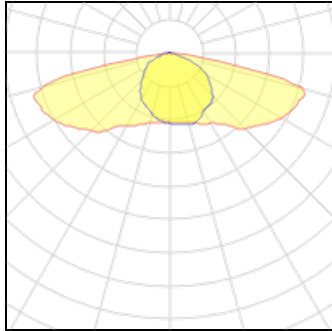

## Light output 1

### 1 x LED

Nominal lamp power	27.2 W	LOR	100%
Lamp flux	3800 lm	Total flux	3800 lm
Luminous efficacy	140 lm/W	Total power	27.2 W
CCT	4000 K		
CRI	80		

25.5 W  
3200 lm  
125 lm/W  
3000 K  
80

LOR  
Total flux  
Total power

100%  
3200 lm  
25.5 W

**Mounting mode**

Ceiling mounted, Pole top mounted

**Shape and measurements**

Length: 22.87 in  
Width: 12.09 in  
Height: 4.25 in