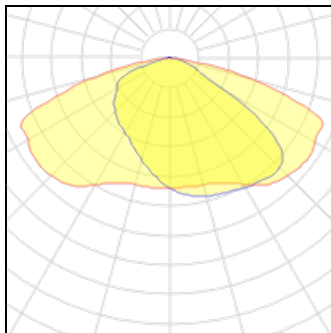

Light output 1

1 x LED

Nominal lamp power	16.2 W	LOR	100%
Lamp flux	2000 lm	Total flux	2000 lm
Luminous efficacy	123 lm/W	Total power	16.2 W
CCT	3000 K		
CRI	80		

1 x LED

Nominal lamp power	13.8 W	LOR	100%
Lamp flux	1800 lm	Total flux	1800 lm
Luminous efficacy	130 lm/W	Total power	13.8 W
CCT	4000 K		
CRI	80		

1 x LED

Nominal lamp power	15.3 W	LOR	100%
Lamp flux	2000 lm	Total flux	2000 lm
Luminous efficacy	131 lm/W	Total power	15.3 W
CCT	4000 K		
CRI	80		

1 x LED

Nominal lamp power	14.6 W	LOR	100%
Lamp flux	1800 lm	Total flux	1800 lm
Luminous efficacy	123 lm/W	Total power	14.6 W
CCT	3000 K		
CRI	80		