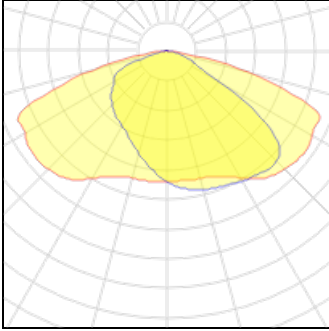

Light output 1

1 x LED

Nominal lamp power	16.2 W	LOR	100%
Lamp flux	2000 lm	Total flux	2000 lm
Luminous efficacy	123 lm/W	Total power	16.2 W
CCT	3000 K		
CRI	80		

1 x LED

Nominal lamp power	13.8 W	LOR	100%
Lamp flux	1800 lm	Total flux	1800 lm
Luminous efficacy	130 lm/W	Total power	13.8 W
CCT	4000 K		
CRI	80		

1 x LED

Nominal lamp power	15.3 W	LOR	100%
Lamp flux	2000 lm	Total flux	2000 lm
Luminous efficacy	131 lm/W	Total power	15.3 W
CCT	4000 K		
CRI	80		

1 x LED

Nominal lamp power	14.6 W	LOR	100%
Lamp flux	1800 lm	Total flux	1800 lm
Luminous efficacy	123 lm/W	Total power	14.6 W
CCT	3000 K		
CRI	80		

1 x LED

Nominal lamp power	12.3 W	LOR	100%
Lamp flux	1600 lm	Total flux	1600 lm
Luminous efficacy	130 lm/W	Total power	12.3 W
CCT	4000 K		
CRI	80		

1 x LED

Nominal lamp power	13 W	LOR	100%
Lamp flux	1600 lm	Total flux	1600 lm
Luminous efficacy	123 lm/W	Total power	13 W
CCT	3000 K		
CRI	80		