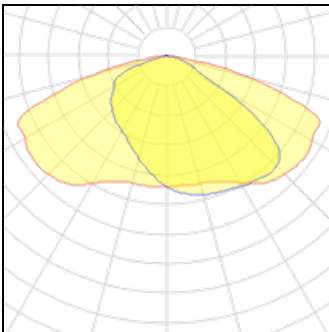

Light output 1

1 x LED

Nominal lamp power	16.2 W	LOR	100%
Lamp flux	2000 lm	Total flux	2000 lm
Luminous efficacy	123 lm/W	Total power	16.2 W
CCT	3000 K		
CRI	80		

1 x LED

Nominal lamp power	13.8 W	LOR	100%
Lamp flux	1800 lm	Total flux	1800 lm
Luminous efficacy	130 lm/W	Total power	13.8 W
CCT	4000 K		
CRI	80		

1 x LED

Nominal lamp power	15.3 W	LOR	100%
Lamp flux	2000 lm	Total flux	2000 lm
Luminous efficacy	131 lm/W	Total power	15.3 W
CCT	4000 K		
CRI	80		

1 x LED

Nominal lamp power	14.6 W	LOR	100%
Lamp flux	1800 lm	Total flux	1800 lm
Luminous efficacy	123 lm/W	Total power	14.6 W
CCT	3000 K		
CRI	80		

1 x LED

Nominal lamp power	12.3 W	LOR	100%
Lamp flux	1600 lm	Total flux	1600 lm
Luminous efficacy	130 lm/W	Total power	12.3 W
CCT	4000 K		
CRI	80		

1 x LED

Nominal lamp power	13 W	LOR	100%
Lamp flux	1600 lm	Total flux	1600 lm
Luminous efficacy	123 lm/W	Total power	13 W
CCT	3000 K		
CRI	80		

1 x LED

Nominal lamp power	10.7 W	LOR	100%
Lamp flux	1400 lm	Total flux	1400 lm
Luminous efficacy	131 lm/W	Total power	10.7 W
CCT	4000 K		
CRI	80		

1 x LED

Nominal lamp power	11.3 W	LOR	100%
Lamp flux	1400 lm	Total flux	1400 lm
Luminous efficacy	124 lm/W	Total power	11.3 W
CCT	3000 K		
CRI	80		