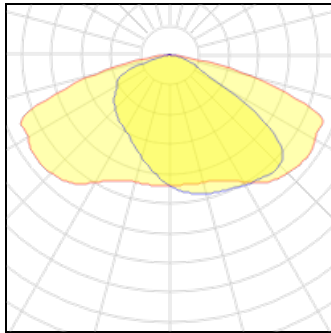

Light output 1

1 x LED

Nominal lamp power	16.2 W	LOR	100%
Lamp flux	2000 lm	Total flux	2000 lm
Luminous efficacy	123 lm/W	Total power	16.2 W
CCT	3000 K		
CRI	80		

1 x LED

Nominal lamp power	13.8 W	LOR	100%
Lamp flux	1800 lm	Total flux	1800 lm
Luminous efficacy	130 lm/W	Total power	13.8 W
CCT	4000 K		
CRI	80		

1 x LED

Nominal lamp power	15.3 W	LOR	100%
Lamp flux	2000 lm	Total flux	2000 lm
Luminous efficacy	131 lm/W	Total power	15.3 W
CCT	4000 K		
CRI	80		

1 x LED

Nominal lamp power	14.6 W	LOR	100%
Lamp flux	1800 lm	Total flux	1800 lm
Luminous efficacy	123 lm/W	Total power	14.6 W
CCT	3000 K		
CRI	80		

Mounting mode

Ceiling mounted, Pole top mounted

Shape and measurements

Length: 23.62 in

Width: 12.40 in

Height: 5.31 in

Electric

System power: 10.7-16.2 W