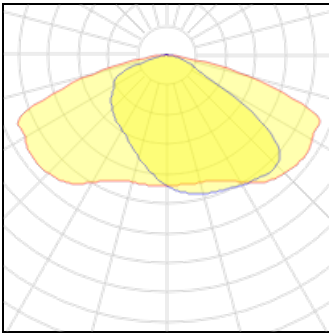

Light output 1

1 x LED

Nominal lamp power	16.2 W	LOR	100%
Lamp flux	2000 lm	Total flux	2000 lm
Luminous efficacy	123 lm/W	Total power	16.2 W
CCT	3000 K		
CRI	80		

1 x LED

Nominal lamp power	13.8 W	LOR	100%
Lamp flux	1800 lm	Total flux	1800 lm
Luminous efficacy	130 lm/W	Total power	13.8 W
CCT	4000 K		
CRI	80		

1 x LED

Nominal lamp power	15.3 W	LOR	100%
Lamp flux	2000 lm	Total flux	2000 lm
Luminous efficacy	131 lm/W	Total power	15.3 W
CCT	4000 K		
CRI	80		

1 x LED

Nominal lamp power	14.6 W	LOR	100%
Lamp flux	1800 lm	Total flux	1800 lm
Luminous efficacy	123 lm/W	Total power	14.6 W
CCT	3000 K		
CRI	80		

1 x LED

Nominal lamp power	12.3 W	LOR	100%
Lamp flux	1600 lm	Total flux	1600 lm
Luminous efficacy	130 lm/W	Total power	12.3 W
CCT	4000 K		
CRI	80		

1 x LED

Nominal lamp power	13 W	LOR	100%
Lamp flux	1600 lm	Total flux	1600 lm
Luminous efficacy	123 lm/W	Total power	13 W
CCT	3000 K		
CRI	80		

1 x LED

Nominal lamp power	10.7 W	LOR	100%
Lamp flux	1400 lm	Total flux	1400 lm
Luminous efficacy	131 lm/W	Total power	10.7 W
CCT	4000 K		
CRI	80		

1 x LED

Nominal lamp power	11.3 W	LOR	100%
Lamp flux	1400 lm	Total flux	1400 lm
Luminous efficacy	124 lm/W	Total power	11.3 W
CCT	3000 K		
CRI	80		