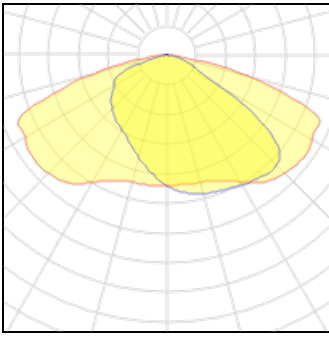

Light output 1

1 x LED

Nominal lamp power	16.2 W	LOR	100%
Lamp flux	2000 lm	Total flux	2000 lm
Luminous efficacy	123 lm/W	Total power	16.2 W
CCT	3000 K		
CRI	80		

1 x LED

Nominal lamp power	13.8 W	LOR	100%
Lamp flux	1800 lm	Total flux	1800 lm
Luminous efficacy	130 lm/W	Total power	13.8 W
CCT	4000 K		
CRI	80		

1 x LED

Nominal lamp power	15.3 W	LOR	100%
Lamp flux	2000 lm	Total flux	2000 lm
Luminous efficacy	131 lm/W	Total power	15.3 W
CCT	4000 K		
CRI	80		

1 x LED

Nominal lamp power	14.6 W	LOR	100%
Lamp flux	1800 lm	Total flux	1800 lm
Luminous efficacy	123 lm/W	Total power	14.6 W
CCT	3000 K		
CRI	80		

1 x LED

Nominal lamp power	12.3 W	LOR	100%
Lamp flux	1600 lm	Total flux	1600 lm
Luminous efficacy	130 lm/W	Total power	12.3 W
CCT	4000 K		
CRI	80		

1 x LED

Nominal lamp power	13 W	LOR	100%
Lamp flux	1600 lm	Total flux	1600 lm
Luminous efficacy	123 lm/W	Total power	13 W
CCT	3000 K		
CRI	80		