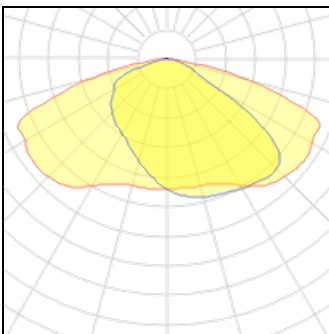

Light output 1

1 x LED

Nominal lamp power	16.2 W	LOR	100%
Lamp flux	2000 lm	Total flux	2000 lm
Luminous efficacy	123 lm/W	Total power	16.2 W
CCT	3000 K		
CRI	80		

1 x LED

Nominal lamp power	13.8 W	LOR	100%
Lamp flux	1800 lm	Total flux	1800 lm
Luminous efficacy	130 lm/W	Total power	13.8 W
CCT	4000 K		
CRI	80		

1 x LED

Nominal lamp power	15.3 W	LOR	100%
Lamp flux	2000 lm	Total flux	2000 lm
Luminous efficacy	131 lm/W	Total power	15.3 W
CCT	4000 K		
CRI	80		

1 x LED

Nominal lamp power	14.6 W	LOR	100%
Lamp flux	1800 lm	Total flux	1800 lm
Luminous efficacy	123 lm/W	Total power	14.6 W
CCT	3000 K		
CRI	80		

1 x LED

Nominal lamp power	12.3 W	LOR	100%
Lamp flux	1600 lm	Total flux	1600 lm
Luminous efficacy	130 lm/W	Total power	12.3 W
CCT	4000 K		
CRI	80		

1 x LED

Nominal lamp power	13 W	LOR	100%
Lamp flux	1600 lm	Total flux	1600 lm
Luminous efficacy	123 lm/W	Total power	13 W
CCT	3000 K		
CRI	80		

1 x LED

Nominal lamp power	10.7 W	LOR	100%
Lamp flux	1400 lm	Total flux	1400 lm
Luminous efficacy	131 lm/W	Total power	10.7 W
CCT	4000 K		
CRI	80		

1 x LED

Nominal lamp power	11.3 W	LOR	100%
Lamp flux	1400 lm	Total flux	1400 lm
Luminous efficacy	124 lm/W	Total power	11.3 W
CCT	3000 K		
CRI	80		