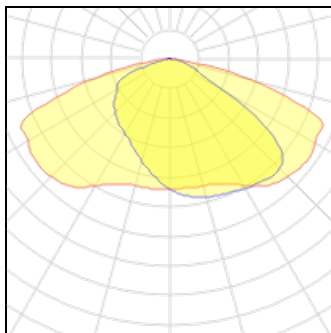

Light output 1

1 x LED

Nominal lamp power	16.2 W	LOR	100%
Lamp flux	2000 lm	Total flux	2000 lm
Luminous efficacy	123 lm/W	Total power	16.2 W
CCT	3000 K		
CRI	80		

1 x LED

Nominal lamp power	13.8 W	LOR	100%
Lamp flux	1800 lm	Total flux	1800 lm
Luminous efficacy	130 lm/W	Total power	13.8 W
CCT	4000 K		
CRI	80		

1 x LED

Nominal lamp power	15.3 W	LOR	100%
Lamp flux	2000 lm	Total flux	2000 lm
Luminous efficacy	131 lm/W	Total power	15.3 W
CCT	4000 K		
CRI	80		

1 x LED

Nominal lamp power	14.6 W	LOR	100%
Lamp flux	1800 lm	Total flux	1800 lm
Luminous efficacy	123 lm/W	Total power	14.6 W
CCT	3000 K		
CRI	80		

1 x LED

Nominal lamp power	12.3 W	LOR	100%
Lamp flux	1600 lm	Total flux	1600 lm
Luminous efficacy	130 lm/W	Total power	12.3 W
CCT	4000 K		
CRI	80		

1 x LED

Nominal lamp power	13 W	LOR	100%
Lamp flux	1600 lm	Total flux	1600 lm
Luminous efficacy	123 lm/W	Total power	13 W
CCT	3000 K		
CRI	80		