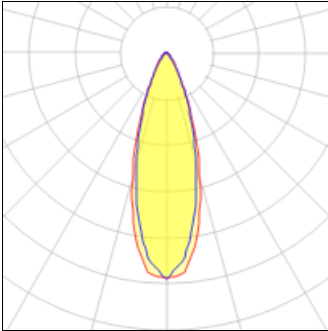

# Product data sheet

SIGMA LED

518026

FLOS

• Recessed light for outdoor installation on wall, ceiling or ground. • Configuration: turned aluminium body ( EN AW 6060 ) with 15 micron anodizing for high resistance to corrosion. Caps and flat frame in 316L stainless steel.

## Light output 1

1 x LED

Nominal lamp power	3.6 W	LOR	99%
Lamp flux	189 lm	Total flux	186 lm
Luminous efficacy	41 lm/W	Total power	4.5 W
CCT	3000 K		
CRI	80		

## Shape and measurements

Height: 2.60 in

Diameter: 2.56 in