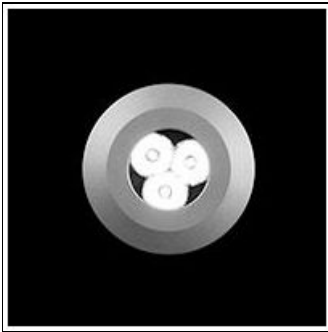

# Product data sheet

SIGMA LED

518026

FLOS

• Recessed light for outdoor installation on wall, ceiling or ground. • Configuration: turned aluminium body ( EN AW 6060 ) with 15 micron anodizing for high resistance to corrosion. Caps and flat frame in 316L stainless steel.

## Light output 1

1 x LED

Nominal lamp power	3.6 W	LOR	99%
Lamp flux	189 lm	Total flux	186 lm
Luminous efficacy	41 lm/W	Total power	4.5 W
CCT	3000 K		
CRI	80		

## Mounting mode

Ceiling recessed

## Shape and measurements

Height: 2.60 in

Diameter: 2.56 in