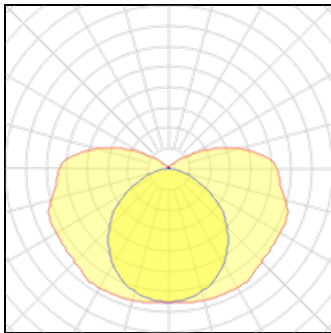

Product data sheet

TCW060 TCW060 1XTL-D36W HF

TCW060

PHILIPS

IP
65

Waterproof lighting solution Designed for use in demanding environments, TCW060 is an economical, compact waterproof luminaire. Dedicated versions are available for TL-D and TL5 lamps. Ingress-protected to a level of IP65 and operating solely on electronic gear, this is a competitive energy-saving solution for wet spaces – at the same cost as an electromagnetic solution. A flexible ceiling clip facilitates easy installation and maintenance.

Light output 1

1 x LED

Nominal lamp power	36 W	LOR	70%
Lamp flux	3100 lm	ULOR	12%
Luminous efficacy	61 lm/W	Total flux	2179 lm
CCT	5100 K	Total power	36 W
CRI	40		

Mounting mode

Ceiling mounted

Shape and measurements

Length: 50.00 in

Width: 3.53 in

Height: 3.94 in

Electric

System power: 36 W

Protection

IP: 65