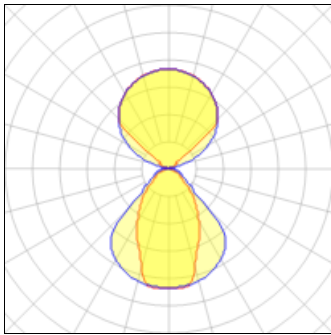

Product data sheet

IQ LINE LED 1030 6450LM 4000K MICROPRISMATIC DIFFUSER (MPRM) IP20 WHITE
010441.3L02.102

LUG

Decorative suspended luminaire, for LED light sources. Mounting: on wire suspension (included) Body: aluminum profile Power supply efficiency: >86% Power: 230-240V 50/60Hz Includes light source: yes Lifetime (L80B10): 60 000 h Operating temperature range: 0°C ... +45°C Other remarks: the direct-indirect version lights up and down, UGR <19 for version with lamella Warranty: 5 years Application: offices, boutiques, exhibitions, galleries, open-space areas, reception desks, conference rooms

Light output 1 (integrated)

Lamp type	LED	CCT	4000 K
Nominal lamp power	55 W	CRI	80
Total flux	6450 lm	LOR	100%
Luminous efficacy	117 lm/W	ULOR	57%
		Total power	55 W

Mounting mode

Pendant

Shape and measurements

Length: 40.55 in

Width: 1.57 in

Height: 3.15 in

Adjustability

Fixed

Design

Color of housing: White

Electric