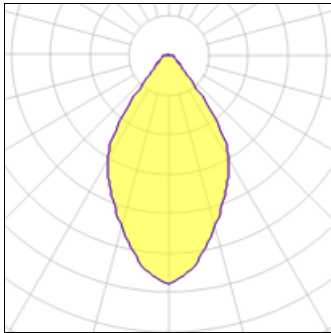

Product data sheet

PICTO 100 NEWTK NEW LED ORIZZONTALE ND BIANCO 4000K VERY WIDE FLOOD

AD15601

ARTEMIDE

IP
20

PICTO 100 NEWTK New led Orizzontale ND Bianco 4000K very wide flood

Light output 1 (integrated)

Lamp type	LED	CCT	4000 K
Nominal lamp power	35 W	CRI	90
Total flux	2921 lm	LOR	100%
Luminous efficacy	83 lm/W	Total power	35 W

Mounting mode

Ceiling mounted, Contact rail

Shape and measurements

Length: 5.15 in

Width: 1.75 in

Height: 4.91 in

Adjustability

Rotatable, Tilttable