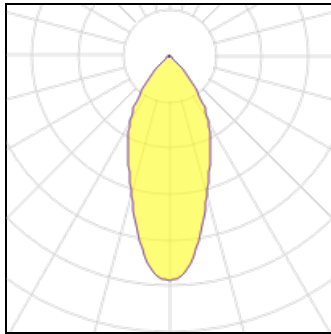

Product data sheet

JUNISTAR ECO ISOSAFE BLACK 590LM 3000K RA 98 TRAILING EDGE DIMMING

7021989052241

SG ARMATUREN

Junistar Eco IsoSafe is a cost-efficient downlight for indoor use with a 42° beam angle and 30° tilt function. A flexible diameter of Ø68-83mm makes Junistar Eco a great choice for refurbishing older ceilings. Junistar Eco IsoSafe is tested to be 100% airtight against plaster board ceilings. Supplied as an 8-pack incl drivers. Our IsoSafe products can be mounted directly in insulation (IsoSafe). Supplied as an 8-pack. IP44 protection rating Light distribution Direct Light technic LED (not exchangeable) 7W 3000K Ra 98 SDCM 2 L90/B10 >100,000 hrs Control/Dimming Trailing edge dimming Protection Class II SELV IP44 Materials and finish Housing: Aluminium Colour: Black (RAL 9004) Optics: Tempered glass Mounting/Connection Recessed, Indoor Screwless terminal block Max. luminaires per circuit breaker: B10: 105, B16: 168, C10: 105, C16: 168

Light output 1

1 x LED

Nominal lamp power

7 W

LOR

100%

Lamp flux

590 lm

Total flux

590 lm

Luminous efficacy

84 lm/W

Total power

7 W

CCT

3000 K