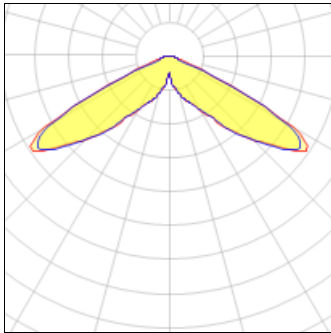

# Product data sheet

MSA MESA LED  
MSA-SA4B-730-U-5NQ  
COOPER LIGHTING

IP  
47

Die-cast aluminum housing and door, Lumens packages ranging from 3,000 - 29,000 lumens, Choice of 13 high-efficiency, patented AccuLED Optics™, Base casting slip fits over a standard 3" O.D. tenon, Wall, single and dual-mount configurations available, 10kV/10vKA surge protection standard, LED fixture features a five-year warranty

## Light output 1 (integrated)

Lamp type	LED	CCT	3000 K
Nominal lamp power	171 W	CRI	70
Total flux	18106 lm	LOR	100%
Luminous efficacy	106 lm/W	Total power	171 W

## Shape and measurements

Height: 0.39 in

Diameter: 6.00 in