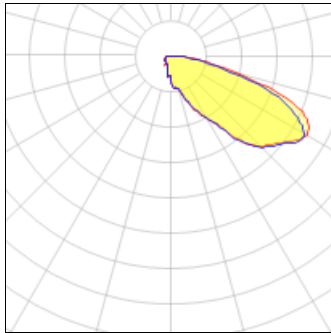

# Product data sheet

PMM MESA  
PMM-SA1D-730-U-SLL  
COOPER LIGHTING

IP  
47

Die-cast aluminum housing and door, Lumens packages ranging from 3,000 - 29,000 lumens, Choice of 13 high-efficiency, patented AccuLED Optics™, Base casting slip fits over a standard 3" O.D. tenon, Wall, single and dual-mount configurations available, 10kV/10vKA surge protection standard, LED fixture features a five-year warranty

## Light output 1 (integrated)

Lamp type	LED	CCT	3000 K
Nominal lamp power	67 W	CRI	70
Total flux	5350 lm	LOR	100%
Luminous efficacy	80 lm/W	Total power	67 W

## Shape and measurements

Height: 0.39 in

Diameter: 6.00 in