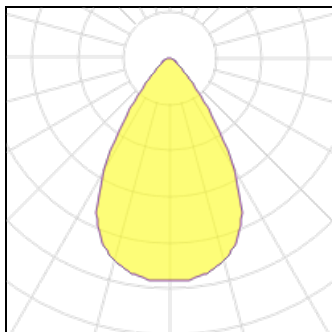

Product data sheet

TRACK LIGHT
ERS6331BA_RB490F
ENDO

Light output 1

1 x LED

Nominal lamp power	20.8 W	LOR	77%
Lamp flux	1242 lm	Total flux	961 lm
Luminous efficacy	60 lm/W	Total power	20.8 W
CCT	3500 K		
CRI	96		

Mounting mode

Ceiling mounted, Contact rail

Electric

System power: 20.8 W

Shape and measurements

Height: 5.12 in

Diameter: 2.76 in

Adjustability