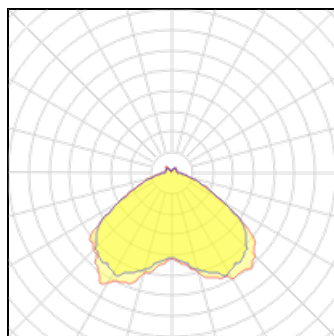

Product data sheet

MERCMASTER LED 4000 LUMENS 3000K CCT GLASS PRISMATIC REFRACTOR NEMA TYPE V
 I/MLLED3WJ5
 APPLETON (EMERSON EGS)

Mercmaster LED Low Profile Series Pendant/Ceiling/Wall/Stanchion Mount 3/4" NPT Hub Glass Prismatic Refractor NEMA Type V Symmetrical 3000 K CCT/80 CRI Voltage- BU-120-277V, 50/60Hz, 125-300 Vdc BH-347-480 Vac, 50/60Hz B2-24-48 Vdc Class I, Division 2, Groups A, B, C, D Class I, Zone 2, AEx ec IIC Zone 21, AEx tb IIIC Class I, Zone 2, Ex ec IIC Class II, Division 1, Group E, F, G Zone 20, Group IIIC Class II, Division 2, Group F, G Class III Simultaneous Exposure Type 3R, 4, 4X IP66/IP67 IK08 Suitable for Use in Wet Locations Marine Outside Type (Salt Water) DLC Qualified Product listed Refer to catalog for additional options

Light output 1 (integrated)

Lamp type	LED	CCT	3000 K
Nominal lamp power	38 W	CRI	80
Total flux	4127 lm	LOR	100%
Luminous efficacy	109 lm/W	ULOR	7%
		Total power	38 W

Mounting mode

Pendant, Pole top mounted, Ceiling recessed

Shape and measurements

Length: 55.55 in
 Width: 2.01 in
 Height: 2.72 in

Adjustability

Fixed

Design

Color of housing: Silver gray

Electric

System power: 38 W
 Appliance Class: I