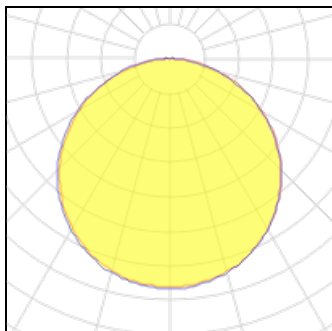

# Product data sheet

PRO-SPACE S 155X155MM  
4000429X  
PROLUMIA

Light source: SMD LED Beam angle: 120° Color rendering: Ra >80 Operating temperature: -25°C - +50°C Rated life hours: > 50,000 LED driver (included): CE Input: 220 - 240V AC 50Hz Safety class: Class II

## Light output 1

1 x LED

Nominal lamp power	15 W	LOR	100%
Lamp flux	1160 lm	Total flux	1160 lm
Luminous efficacy	77 lm/W	Total power	15 W
CCT	3000 K		
CRI	80		

1 x LED

Nominal lamp power	15 W	LOR	100%
Lamp flux	1210 lm	Total flux	1210 lm
Luminous efficacy	81 lm/W	Total power	15 W
CCT	4000 K		
CRI	80		

1 x LED

Nominal lamp power	15 W	LOR	100%
Lamp flux	1100 lm	Total flux	1100 lm
Luminous efficacy	73 lm/W	Total power	15 W
CCT	2700 K		
CRI	80		

### Shape and measurements

Length: 6.10 in

Width: 6.10 in

Height: 0.79 in