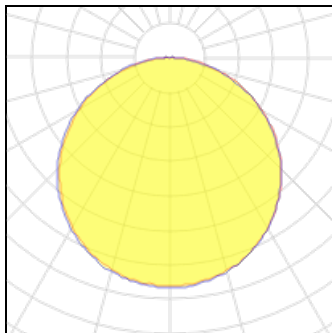

# Product data sheet

PRO-SPACE S 155X155MM  
4000429X  
PROLUMIA

Light source: SMD LED Beam angle: 120° Color rendering: Ra >80 Operating temperature: -25°C - +50°C Rated life hours: > 50,000 LED driver (included): CE Input: 220 - 240V AC 50Hz Safety class: Class II

## Light output 1

1 x LED

Nominal lamp power	15 W	LOR	100%
Lamp flux	1160 lm	Total flux	1160 lm
Luminous efficacy	77 lm/W	Total power	15 W
CCT	3000 K		
CRI	80		

1 x LED

Nominal lamp power	15 W	LOR	100%
Lamp flux	1210 lm	Total flux	1210 lm
Luminous efficacy	81 lm/W	Total power	15 W
CCT	4000 K		
CRI	80		

1 x LED

Nominal lamp power	15 W	LOR	100%
Lamp flux	1100 lm	Total flux	1100 lm
Luminous efficacy	73 lm/W	Total power	15 W
CCT	2700 K		
CRI	80		

### Shape and measurements

Length: 6.10 in

Width: 6.10 in

Height: 0.79 in