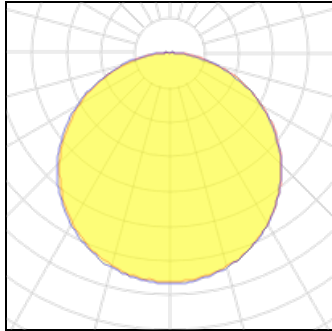

# Product data sheet

PRO-SPACE S 155X155MM  
4000429X  
PROLUMIA

Light source: SMD LED Beam angle: 120° Color rendering: Ra >80 Operating temperature: -25°C - +50°C Rated life hours: > 50,000 LED driver (included): CE Input: 220 - 240V AC 50Hz Safety class: Class II

## Light output 1

1 x LED

Nominal lamp power	15 W	LOR	100%
Lamp flux	1160 lm	Total flux	1160 lm
Luminous efficacy	77 lm/W	Total power	15 W
CCT	3000 K		
CRI	80		

1 x LED

Nominal lamp power	15 W	LOR	100%
Lamp flux	1210 lm	Total flux	1210 lm
Luminous efficacy	81 lm/W	Total power	15 W
CCT	4000 K		
CRI	80		

1 x LED

Nominal lamp power	15 W	LOR	100%
Lamp flux	1100 lm	Total flux	1100 lm
Luminous efficacy	73 lm/W	Total power	15 W
CCT	2700 K		
CRI	80		

### Shape and measurements

Length: 6.10 in

Width: 6.10 in

Height: 0.79 in