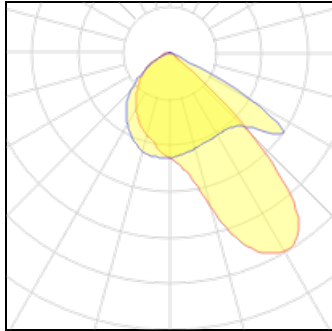

Light output 1

1 x LED

Nominal lamp power	73.5 W	LOR	100%
Lamp flux	10000 lm	Total flux	10000 lm
Luminous efficacy	136 lm/W	Total power	73.5 W
CCT	4000 K		
CRI	80		

1 x LED

Nominal lamp power	77.6 W	LOR	100%
Lamp flux	10000 lm	Total flux	10000 lm
Luminous efficacy	129 lm/W	Total power	77.6 W
CCT	3000 K		
CRI	80		

Mounting mode

Ceiling mounted, Pole top mounted

Shape and measurements

Length: 26.54 in

Width: 12.09 in

Height: 4.80 in

Electric

System power: 67.6-97 W