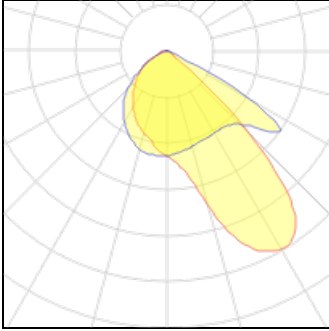

Light output 1

1 x LED

Nominal lamp power	73.5 W	LOR	100%
Lamp flux	10000 lm	Total flux	10000 lm
Luminous efficacy	136 lm/W	Total power	73.5 W
CCT	4000 K		
CRI	80		

1 x LED

Nominal lamp power	77.6 W	LOR	100%
Lamp flux	10000 lm	Total flux	10000 lm
Luminous efficacy	129 lm/W	Total power	77.6 W
CCT	3000 K		
CRI	80		

1 x LED

Nominal lamp power	67.6 W	LOR	100%
Lamp flux	9200 lm	Total flux	9200 lm
Luminous efficacy	136 lm/W	Total power	67.6 W
CCT	4000 K		
CRI	80		

1 x LED			
Nominal lamp power	71.4 W	LOR	100%
Lamp flux	9200 lm	Total flux	9200 lm
Luminous efficacy	129 lm/W	Total power	71.4 W
CCT	3000 K		
CRI	80		