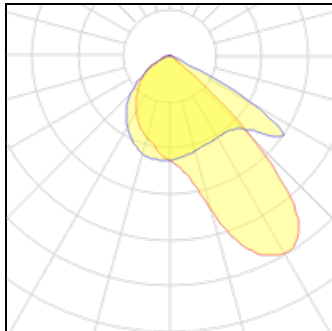

Light output 1

1 x LED

Nominal lamp power	73.5 W	LOR	100%
Lamp flux	10000 lm	Total flux	10000 lm
Luminous efficacy	136 lm/W	Total power	73.5 W
CCT	4000 K		
CRI	80		

1 x LED

Nominal lamp power	77.6 W	LOR	100%
Lamp flux	10000 lm	Total flux	10000 lm
Luminous efficacy	129 lm/W	Total power	77.6 W
CCT	3000 K		
CRI	80		

Mounting mode

Ceiling mounted, Pole top mounted

Shape and measurements

Length: 26.54 in

Width: 12.09 in

Height: 4.80 in

Electric

System power: 67.6-97 W