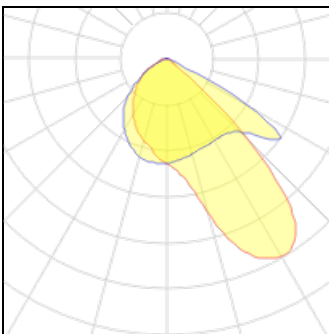

1 x LED			
Nominal lamp power	91.9 W	LOR	100%
Lamp flux	12500 lm	Total flux	12500 lm
Luminous efficacy	136 lm/W	Total power	91.9 W
CCT	4000 K		
CRI	80		

Mounting mode

Ceiling mounted, Pole top mounted

Shape and measurements

Length: 26.54 in

Width: 12.09 in

Height: 4.80 in

Electric

System power: 67.6-97 W

Appliance Class: 0