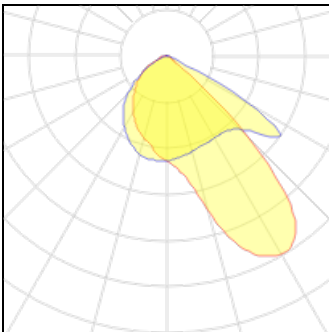

Light output 1

1 x LED

Nominal lamp power	73.5 W	LOR	100%
Lamp flux	10000 lm	Total flux	10000 lm
Luminous efficacy	136 lm/W	Total power	73.5 W
CCT	4000 K		
CRI	80		

1 x LED

Nominal lamp power	77.6 W	LOR	100%
Lamp flux	10000 lm	Total flux	10000 lm
Luminous efficacy	129 lm/W	Total power	77.6 W
CCT	3000 K		
CRI	80		

1 x LED

Nominal lamp power	67.6 W	LOR	100%
Lamp flux	9200 lm	Total flux	9200 lm
Luminous efficacy	136 lm/W	Total power	67.6 W
CCT	4000 K		
CRI	80		

1 x LED			
Nominal lamp power	71.4 W	LOR	100%
Lamp flux	9200 lm	Total flux	9200 lm
Luminous efficacy	129 lm/W	Total power	71.4 W
CCT	3000 K		
CRI	80		

1 x LED			
Nominal lamp power	97 W	LOR	100%
Lamp flux	12500 lm	Total flux	12500 lm
Luminous efficacy	129 lm/W	Total power	97 W
CCT	3000 K		
CRI	80		

1 x LED			
Nominal lamp power	85.4 W	LOR	100%
Lamp flux	11000 lm	Total flux	11000 lm
Luminous efficacy	129 lm/W	Total power	85.4 W
CCT	3000 K		
CRI	80		