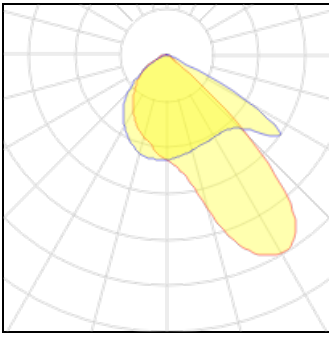

Light output 1

1 x LED

Nominal lamp power	73.5 W	LOR	100%
Lamp flux	10000 lm	Total flux	10000 lm
Luminous efficacy	136 lm/W	Total power	73.5 W
CCT	4000 K		
CRI	80		

1 x LED

Nominal lamp power	77.6 W	LOR	100%
Lamp flux	10000 lm	Total flux	10000 lm
Luminous efficacy	129 lm/W	Total power	77.6 W
CCT	3000 K		
CRI	80		

1 x LED

Nominal lamp power	67.6 W	LOR	100%
Lamp flux	9200 lm	Total flux	9200 lm
Luminous efficacy	136 lm/W	Total power	67.6 W
CCT	4000 K		
CRI	80		

1 x LED			
Nominal lamp power	71.4 W	LOR	100%
Lamp flux	9200 lm	Total flux	9200 lm
Luminous efficacy	129 lm/W	Total power	71.4 W
CCT	3000 K		
CRI	80		