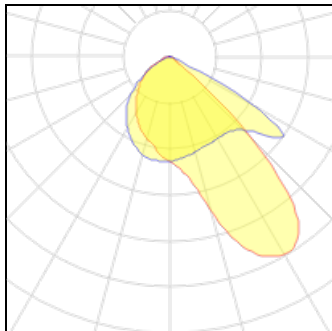

Light output 1

1 x LED

Nominal lamp power	73.5 W	LOR	100%
Lamp flux	10000 lm	Total flux	10000 lm
Luminous efficacy	136 lm/W	Total power	73.5 W
CCT	4000 K		
CRI	80		

1 x LED

Nominal lamp power	77.6 W	LOR	100%
Lamp flux	10000 lm	Total flux	10000 lm
Luminous efficacy	129 lm/W	Total power	77.6 W
CCT	3000 K		
CRI	80		

1 x LED

Nominal lamp power	67.6 W	LOR	100%
Lamp flux	9200 lm	Total flux	9200 lm
Luminous efficacy	136 lm/W	Total power	67.6 W
CCT	4000 K		
CRI	80		

1 x LED			
Nominal lamp power	71.4 W	LOR	100%
Lamp flux	9200 lm	Total flux	9200 lm
Luminous efficacy	129 lm/W	Total power	71.4 W
CCT	3000 K		
CRI	80		