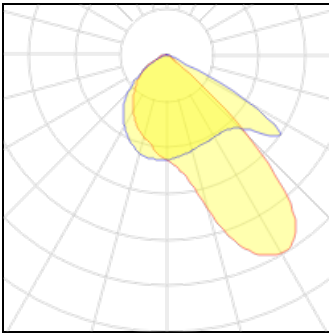

Light output 1

1 x LED

Nominal lamp power	73.5 W	LOR	100%
Lamp flux	10000 lm	Total flux	10000 lm
Luminous efficacy	136 lm/W	Total power	73.5 W
CCT	4000 K		
CRI	80		

1 x LED

Nominal lamp power	77.6 W	LOR	100%
Lamp flux	10000 lm	Total flux	10000 lm
Luminous efficacy	129 lm/W	Total power	77.6 W
CCT	3000 K		
CRI	80		

1 x LED

Nominal lamp power	67.6 W	LOR	100%
Lamp flux	9200 lm	Total flux	9200 lm
Luminous efficacy	136 lm/W	Total power	67.6 W
CCT	4000 K		
CRI	80		

1 x LED			
Nominal lamp power	71.4 W	LOR	100%
Lamp flux	9200 lm	Total flux	9200 lm
Luminous efficacy	129 lm/W	Total power	71.4 W
CCT	3000 K		
CRI	80		

1 x LED			
Nominal lamp power	97 W	LOR	100%
Lamp flux	12500 lm	Total flux	12500 lm
Luminous efficacy	129 lm/W	Total power	97 W
CCT	3000 K		
CRI	80		

1 x LED			
Nominal lamp power	85.4 W	LOR	100%
Lamp flux	11000 lm	Total flux	11000 lm
Luminous efficacy	129 lm/W	Total power	85.4 W
CCT	3000 K		
CRI	80		