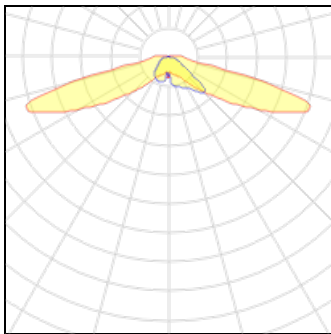

Product data sheet

TOWNTUNE CCB BDP278 LED22-4S/740 DM50 T25

8606937

PHILIPS

Philips TownTune Conical Comfort Bowl - Extending the home feel onto the street. Designed to enhance existing and scalable urban spaces, the Philips TownTune family offers all the latest lighting innovations in terms of performance, quality of light and connectivity. The family consists of four solutions: a Central Post Top (CPT), an Asymmetric Spigot Post Top / Side Entry version (ASY), a version with an extending Lyre post top bracket (Lyre), and a Central Post Top with a Conical Comfort Bowl (CCB). Each TownTune luminaire can be customized with a choice of different shapes on top of the housing, plus there's the option to add a decorative ring, which comes in two colors (excluding CCB). Design options that enable you to create your very own lighting signature and bring a distinctive identity to districts and cities. In addition, every luminaire in the TownTune family is uniquely identifiable, thanks to the Signify Service tag app. By simply scanning a QR code, placed inside the door of the mast or directly on the luminaire, you can instantly access the configuration of the luminaire. This makes maintenance and programming operations faster and easier and enables you to create your digital library of lighting assets and spare parts. TownTune also uses the Philips LEDGINE-O lighting platform, ensuring you always have the right amount and direction of light on your street. Furthermore, thanks to being system ready (SR), TownTune is also future proof. A solution that's ready to be paired with both standalone and advanced control and lighting software applications such as Interact City.

Light output 1

1 x LED

Nominal lamp power	14 W	LOR	80%
Lamp flux	2200 lm	ULOR	3%
Luminous efficacy	126 lm/W	Total flux	1770 lm
CCT	4000 K	Total power	14 W
CRI	70		

Mounting mode

Ceiling mounted

Electric

System power: 14 W

Shape and measurements

Height: 21.35 in

Diameter: 18.78 in