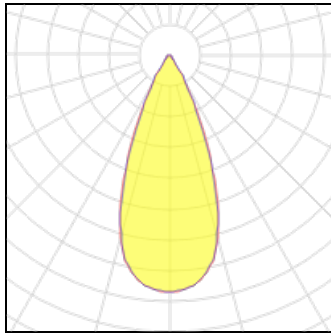

# Product data sheet

PUCK RECESSED IP54 S 4000K NT

A3140012NT

ARKOSLIGHT

Puck Recessed is the Puck version for recessed applications. Puck Recessed aims to fulfill the functions of general lighting. Its discreet presence takes the shape of a circular piece, totally made of aluminium, with a slight rounded slant to hold the light source back a few centimetres.

## Light output 1

## Shape and measurements

Length: 2.56 in

Width: 2.56 in

Height: 1.54 in