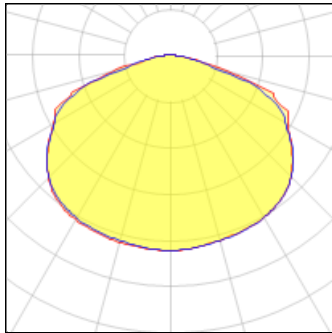

## Light output 1 (integrated)

|                    |          |             |         |
|--------------------|----------|-------------|---------|
| Lamp type          | LED      | CCT         | 5181 K  |
| Nominal lamp power | 139.4 W  | CRI         | 70      |
| Total flux         | 16408 lm | LOR         | 100%    |
| Luminous efficacy  | 118 lm/W | Total power | 139.4 W |

## Shape and measurements

Height: 1.00 in

Diameter: 7.50 in