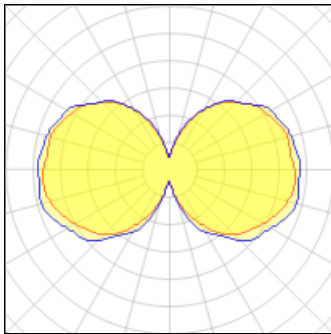

# Product data sheet

9W 3000K 2FT  
L631-L191  
MP LIGHTING

Application Interior pendant IP Rating - Mounting C11 canopy retrofit to existing standard octagonal box using custom mounting plate (included) Pendant 7 x L191 Pendants Electrical 0.07W (700mA LEDs) \*See website for recommended drivers \*Remote emergency driver/inverter options available. (consult factory) 24V DC Power Consumption 9W(2') or 17W(4') Light Output 9W (2') - 219lm 17W (4') - 436lm Warranty 5 years limited warranty Estimated useful life of LED is 50,000 hours. Material PMMA Weight 32lbs (14.5kg)

## Light output 1

1 x LED

Nominal lamp power	9 W	LOR	44%
Lamp flux	219 lm	ULOR	22%
Luminous efficacy	11 lm/W	Total flux	97 lm
CCT	3000 K	Total power	9 W
CRI	80		

## Light output 2

1 x LED

Nominal lamp power	9 W	LOR	44%
Lamp flux	219 lm	ULOR	22%
Luminous efficacy	11 lm/W	Total flux	97 lm
CCT	3000 K	Total power	9 W
CRI	80		

#### Shape and measurements

Length: 16.98 in

Width: 17.36 in

Height: 73.69 in