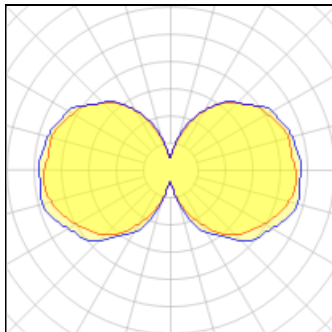

Light output 4

1 x LED			
Nominal lamp power	9 W	LOR	44%
Lamp flux	219 lm	ULOR	22%
Luminous efficacy	11 lm/W	Total flux	97 lm
CCT	3000 K	Total power	9 W
CRI	80