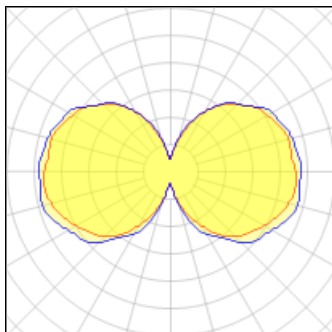

Light output 7

1 x LED			
Nominal lamp power	9 W	LOR	44%
Lamp flux	219 lm	ULOR	22%
Luminous efficacy	11 lm/W	Total flux	97 lm
CCT	3000 K	Total power	9 W
CRI	80		

Mounting mode

Pendant

Electric

System power: 63 W

Shape and measurements

Length: 16.98 in

Width: 17.36 in

Height: 73.69 in