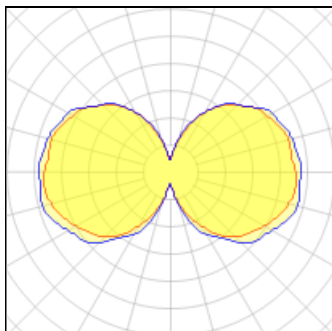

Light output 6

1 x LED			
Nominal lamp power	9 W	LOR	44%
Lamp flux	219 lm	ULOR	22%
Luminous efficacy	11 lm/W	Total flux	97 lm
CCT	3000 K	Total power	9 W
CRI	80