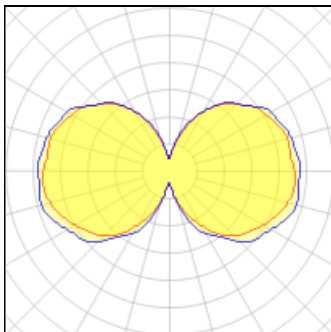

## Light output 1

1 x LED

Nominal lamp power	9 W	LOR	44%
Lamp flux	219 lm	ULOR	22%
Luminous efficacy	11 lm/W	Total flux	97 lm
CCT	3000 K	Total power	9 W
CRI	80		

## Light output 2

1 x LED

Nominal lamp power	9 W	LOR	44%
Lamp flux	219 lm	ULOR	22%
Luminous efficacy	11 lm/W	Total flux	97 lm
CCT	3000 K	Total power	9 W
CRI	80		

## Light output 3

1 x LED

Nominal lamp power	9 W	LOR	44%
Lamp flux	219 lm	ULOR	22%
Luminous efficacy	11 lm/W	Total flux	97 lm
CCT	3000 K	Total power	9 W
CRI	80		

#### Shape and measurements

Length: 16.98 in

Width: 17.36 in

Height: 73.69 in