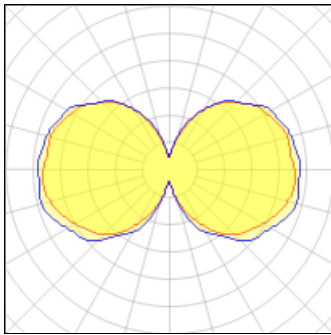

# Product data sheet

9W 3000K 2FT  
L631-L191  
MP LIGHTING

Application Interior pendant IP Rating - Mounting C11 canopy retrofit to existing standard octagonal box using custom mounting plate (included) Pendant 7 x L191 Pendants Electrical 0.07W (700mA LEDs) \*See website for recommended drivers \*Remote emergency driver/inverter options available. (consult factory) 24V DC Power Consumption 9W(2') or 17W(4') Light Output 9W (2') - 219lm 17W (4') - 436lm Warranty 5 years limited warranty Estimated useful life of LED is 50,000 hours. Material PMMA Weight 32lbs (14.5kg)

## Light output 1

1 x LED

Nominal lamp power	9 W	LOR	44%
Lamp flux	219 lm	ULOR	22%
Luminous efficacy	11 lm/W	Total flux	97 lm
CCT	3000 K	Total power	9 W
CRI	80		

## Light output 2

1 x LED

Nominal lamp power	9 W	LOR	44%
Lamp flux	219 lm	ULOR	22%
Luminous efficacy	11 lm/W	Total flux	97 lm
CCT	3000 K	Total power	9 W
CRI	80		

#### Shape and measurements

Length: 16.98 in

Width: 17.36 in

Height: 73.69 in