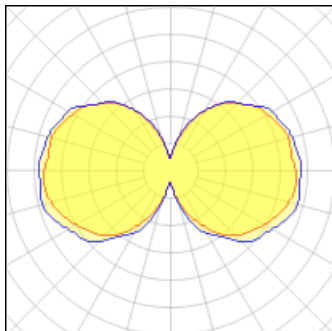

Light output 5

1 x LED			
Nominal lamp power	9 W	LOR	44%
Lamp flux	219 lm	ULOR	22%
Luminous efficacy	11 lm/W	Total flux	97 lm
CCT	3000 K	Total power	9 W
CRI	80