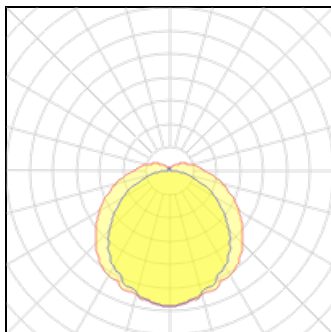

Product data sheet

EPK L80 LE3 ***
 ECOPAK EMERGENCY
 DEXTRA

IP
20

Ecopak - 1500mm, Surface mounted batten luminaire, White powder painted metal body and steel spine, injection moulded polycarbonate end caps, high transmission curved opal diffuser. Options: LE3 - Lithium Emergency (427 lumen output) LS3 - Lithium Selftest LA3 - Lithium Autotest S - Switch Dimming D - Digital Dimming (DSI) A - Digital Addressable Lighting Interface (DALI) C - Bi-Level Dimming (Corridor Function)* H - High Frequency Dimming (Analogue 1-10v) ** Select sensor R21E - Reacta 21, On/Off R21C - Reacta 21, Corridor Mode* R44 - Daylight regulating and Occupancy Sensor RLS - Reacta-Link Wireless Presence RCS - Reacta-Control Wireless, Presence *Bi-Level Dimming. Will only dim the luminaire to 10% during absence and brightout, it will not turn the luminaire off.

Light output 1 (integrated)

Lamp type	LED	CCT	4000 K
Nominal lamp power	43.84 W	CRI	80
Total flux	7008 lm	LOR	100%
Luminous efficacy	160 lm/W	ULOR	4%
		Total power	43.84 W

Light output 2 (integrated, emergency)

Lamp type	LED	CCT	4000 K
Nominal lamp power	3 W	CRI	80
Total flux	427 lm	LOR	100%
Luminous efficacy	142 lm/W	ULOR	4%
		Total power	3 W

Mounting mode

Ceiling mounted

Shape and measurements

Length: 58.50 in