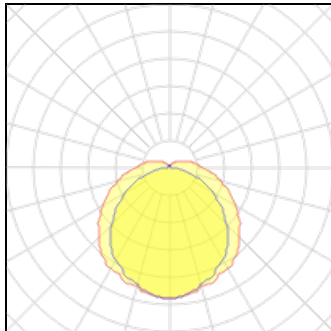

Product data sheet

EPK L80 LE3 ***
 ECOPAK EMERGENCY
 DEXTRA

IP
20

Ecopak - 1500mm, Surface mounted batten luminaire, White powder painted metal body and steel spine, injection moulded polycarbonate end caps, high transmission curved opal diffuser. Options: LE3 - Lithium Emergency (427 lumen output) LS3 - Lithium Selftest LA3 - Lithium Autotest S - Switch Dimming D - Digital Dimming (DSI) A - Digital Addressable Lighting Interface (DALI) C - Bi-Level Dimming (Corridor Function)* H - High Frequency Dimming (Analogue 1-10v) ** Select sensor R21E - Reacta 21, On/Off R21C - Reacta 21, Corridor Mode* R44 - Daylight regulating and Occupancy Sensor RLS - Reacta-Link Wireless Presence RCS - Reacta-Control Wireless, Presence *Bi-Level Dimming. Will only dim the luminaire to 10% during absence and brightout, it will not turn the luminaire off.

Light output 1 (integrated)

Lamp type	LED	CCT	4000 K
Nominal lamp power	43.84 W	CRI	80
Total flux	7008 lm	LOR	100%
Luminous efficacy	160 lm/W	ULOR	4%
		Total power	43.84 W

Light output 2 (integrated, emergency)

Lamp type	LED	CCT	4000 K
Nominal lamp power	3 W	CRI	80
Total flux	427 lm	LOR	100%
Luminous efficacy	142 lm/W	ULOR	4%
		Total power	3 W

Mounting mode

Ceiling mounted

Shape and measurements

Length: 58.50 in