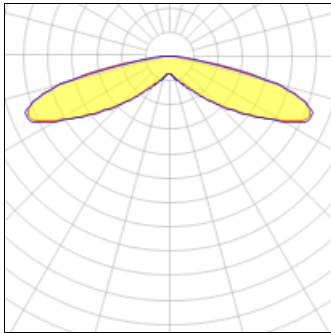

Product data sheet

PMM MESA
PMM-E03-LED-E-U-5WQ-7060
COOPER LIGHTING

IP
47

Die-cast aluminum housing and door, Lumens packages ranging from 3,000 - 29,000 lumens, Choice of 13 high-efficiency, patented AccuLED Optics™, Base casting slip fits over a standard 3" O.D. tenon, Wall, single and dual-mount configurations available, 10kV/10vKA surge protection standard, LED fixture features a five-year warranty

Light output 1 (integrated)

Lamp type	LED	CCT	5700 K
Nominal lamp power	75.2 W	CRI	70
Total flux	8015 lm	LOR	100%
Luminous efficacy	107 lm/W	Total power	75.2 W

Mounting mode

Wall mounted

Shape and measurements

Length: 2.04 in

Width: 12.00 in

Height: 0.39 in

Adjustability

Fixed

Electric

System power: 75.2 W

Protection