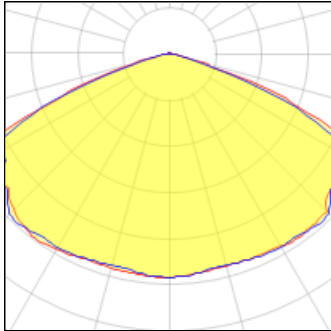

Product data sheet

MERCMASTER LED GEN3 ZONE 1 SERIES 9500 LUMEN NEMA TYPE V WIDE 5000 K CCT
 MGZAH92CPWBU
 APPLETON (EMERSON EGS)

ATX Mercmaster Gen 3 LED Explosionproof Luminaires Ceiling/ Pendant Mount 5000 K CCT/ 70 CRI Pendant/Ceiling Mount BU:-120-277 Vac, 50/60Hz, 170-300 Vdc, 3/4" NPT Hub Clear polycarbonate cover Zone 1 and 2 Zone 21 & 22 Ex eb mb op is IIC IP 66/67 IK 08 Refer to catalog for additional options

Light output 1 (integrated)

| | | | |
|--------------------|----------|-------------|--------|
| Lamp type | | CCT | 5181 K |
| Nominal lamp power | 74.7 W | CRI | 70 |
| Total flux | 9825 lm | LOR | 100% |
| Luminous efficacy | 132 lm/W | Total power | 74.7 W |

Mounting mode

Ceiling mounted, Pendant

Shape and measurements

Height: 1.00 in

Diameter: 7.50 in

Adjustability

Fixed

Electric