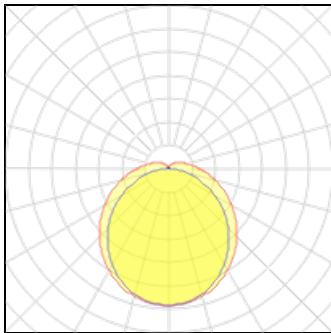

Light output 1

1 x LED

Nominal lamp power	17 W	LOR	100%
Lamp flux	2000 lm	ULOR	9%
Luminous efficacy	118 lm/W	Total flux	2000 lm
CCT	3000 K	Total power	17 W
CRI	80		

Mounting mode

Ceiling mounted

Electric

System power: 17 W

Shape and measurements

Length: 23.62 in

Width: 2.56 in

Height: 2.50 in