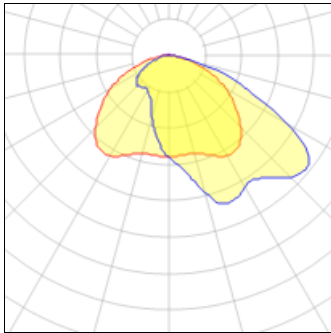

Product data sheet

URBANO TWILIGHT LED 153W 18700LM 4000K IP66 O7 - FOR AREA LIGHTING REGULATION -15° ... 0° GRAY II
130192.5L08.271.986

LUG

Professional streetlight luminaire for LED light sources. Luminaire with twilight sensor. Mounting: on pillar $\varnothing 60/76$ mm, on outriggers $\varnothing 60/76$ mm Body: high pressure die-cast aluminum Lateral Surface Wind Exposed: 0.054 m² Power: 220-240V 50/60Hz Lifetime (L90B10): 100 000 h Available on request: DALI, DIM 1..10V, LLOC, 10kV surge protection, NTC Additional information: Tilt adjustment: 5°, knife switch (for protection class I), access to the driver chamber without the use of tools. The possibility of using one or more power supplies in the luminaire. Other remarks: the pole and boom are not part of the luminaire Warranty: 5 years Application: freeways, express roads, local roads, town roads, residential area roads, area lighting Type of optics: O7 - for area lighting

Light output 1 (integrated)

Lamp type	LED	CCT	4000 K
Nominal lamp power	153 W	CRI	289
Total flux	18700 lm	LOR	100%
Luminous efficacy	122 lm/W	Total power	153 W

Mounting mode

Pole top mounted

Shape and measurements

Length: 28.74 in

Width: 11.61 in

Height: 8.54 in

Adjustability

Tiltable

Design

Color of housing: Silver gray

Electric