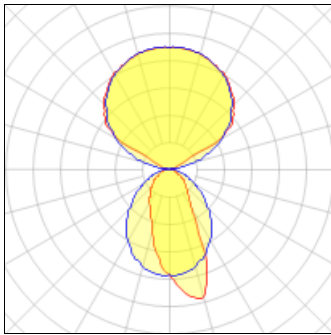

Product data sheet

DEFINE LED WALL MOUNT LUMINAIRE
S122RDIW-S675D1240U927-4F0-1E-UDD-A
COOPER LIGHTING

IP
47

Wall Mount Slot family in 2", 3", 4" and 5" housing sizes, Specifiable to the nearest 1', Multiple lensing options: flush satin, drop, regressed and asymmetric, Multiple lumen packages, 0-10V dimming standard; DALI dimming available, 2700K, 3000K, 3500K, 4000K & 5000K correlated color temperatures, VividTune CCT tuning options from 3000K–5000K or 2700K-6500K, Integral Wavelinx and Stand-alone sensors available, Customizable in-wall, in-ceiling and wall-to-ceiling corners available, DLC listed configurations available

Light output 1 (integrated)

Lamp type	LED	CCT	2700 K
Nominal lamp power	61.4 W	CRI	90
Total flux	5939 lm	LOR	100%
Luminous efficacy	97 lm/W	ULOR	66%
		Total power	61.4 W

Mounting mode

Wall mounted

Shape and measurements

Length: 48.00 in

Width: 2.00 in

Height: 0.39 in

Adjustability

Fixed

Electric

System power: 61.4 W

Protection