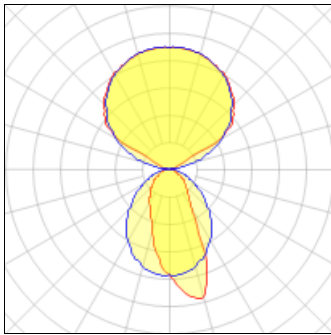

# Product data sheet

DEFINE LED WALL MOUNT LUMINAIRE  
S122RDIW-S675D1240U927-4F0-1E-UDD-A  
COOPER LIGHTING

IP  
47

Wall Mount Slot family in 2", 3", 4" and 5" housing sizes, Specifiable to the nearest 1', Multiple lensing options: flush satin, drop, regressed and asymmetric, Multiple lumen packages, 0-10V dimming standard; DALI dimming available, 2700K, 3000K, 3500K, 4000K & 5000K correlated color temperatures, VividTune CCT tuning options from 3000K–5000K or 2700K-6500K, Integral Wavelinx and Stand-alone sensors available, Customizable in-wall, in-ceiling and wall-to-ceiling corners available, DLC listed configurations available

## Light output 1 (integrated)

Lamp type	LED	CCT	2700 K
Nominal lamp power	61.4 W	CRI	90
Total flux	5939 lm	LOR	100%
Luminous efficacy	97 lm/W	ULOR	66%
		Total power	61.4 W

## Shape and measurements

Length: 48.00 in

Width: 2.00 in

Height: 0.39 in