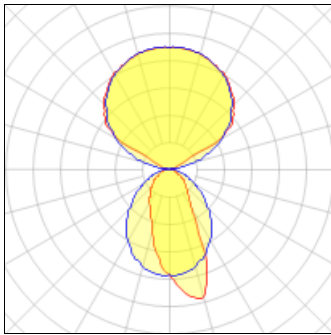

Product data sheet

DEFINE LED WALL MOUNT LUMINAIRE
S122RDIW-S675D1240U927-4F0-1E-UDD-A
COOPER LIGHTING

IP
47

Wall Mount Slot family in 2", 3", 4" and 5" housing sizes, Specifiable to the nearest 1', Multiple lensing options: flush satin, drop, regressed and asymmetric, Multiple lumen packages, 0-10V dimming standard; DALI dimming available, 2700K, 3000K, 3500K, 4000K & 5000K correlated color temperatures, VividTune CCT tuning options from 3000K–5000K or 2700K-6500K, Integral Wavelinx and Stand-alone sensors available, Customizable in-wall, in-ceiling and wall-to-ceiling corners available, DLC listed configurations available

Light output 1 (integrated)

| | | | |
|--------------------|---------|-------------|--------|
| Lamp type | LED | CCT | 2700 K |
| Nominal lamp power | 61.4 W | CRI | 90 |
| Total flux | 5939 lm | LOR | 100% |
| Luminous efficacy | 97 lm/W | ULOR | 66% |
| | | Total power | 61.4 W |

Mounting mode

Wall mounted

Shape and measurements

Length: 48.00 in

Width: 2.00 in

Height: 0.39 in

Adjustability

Fixed